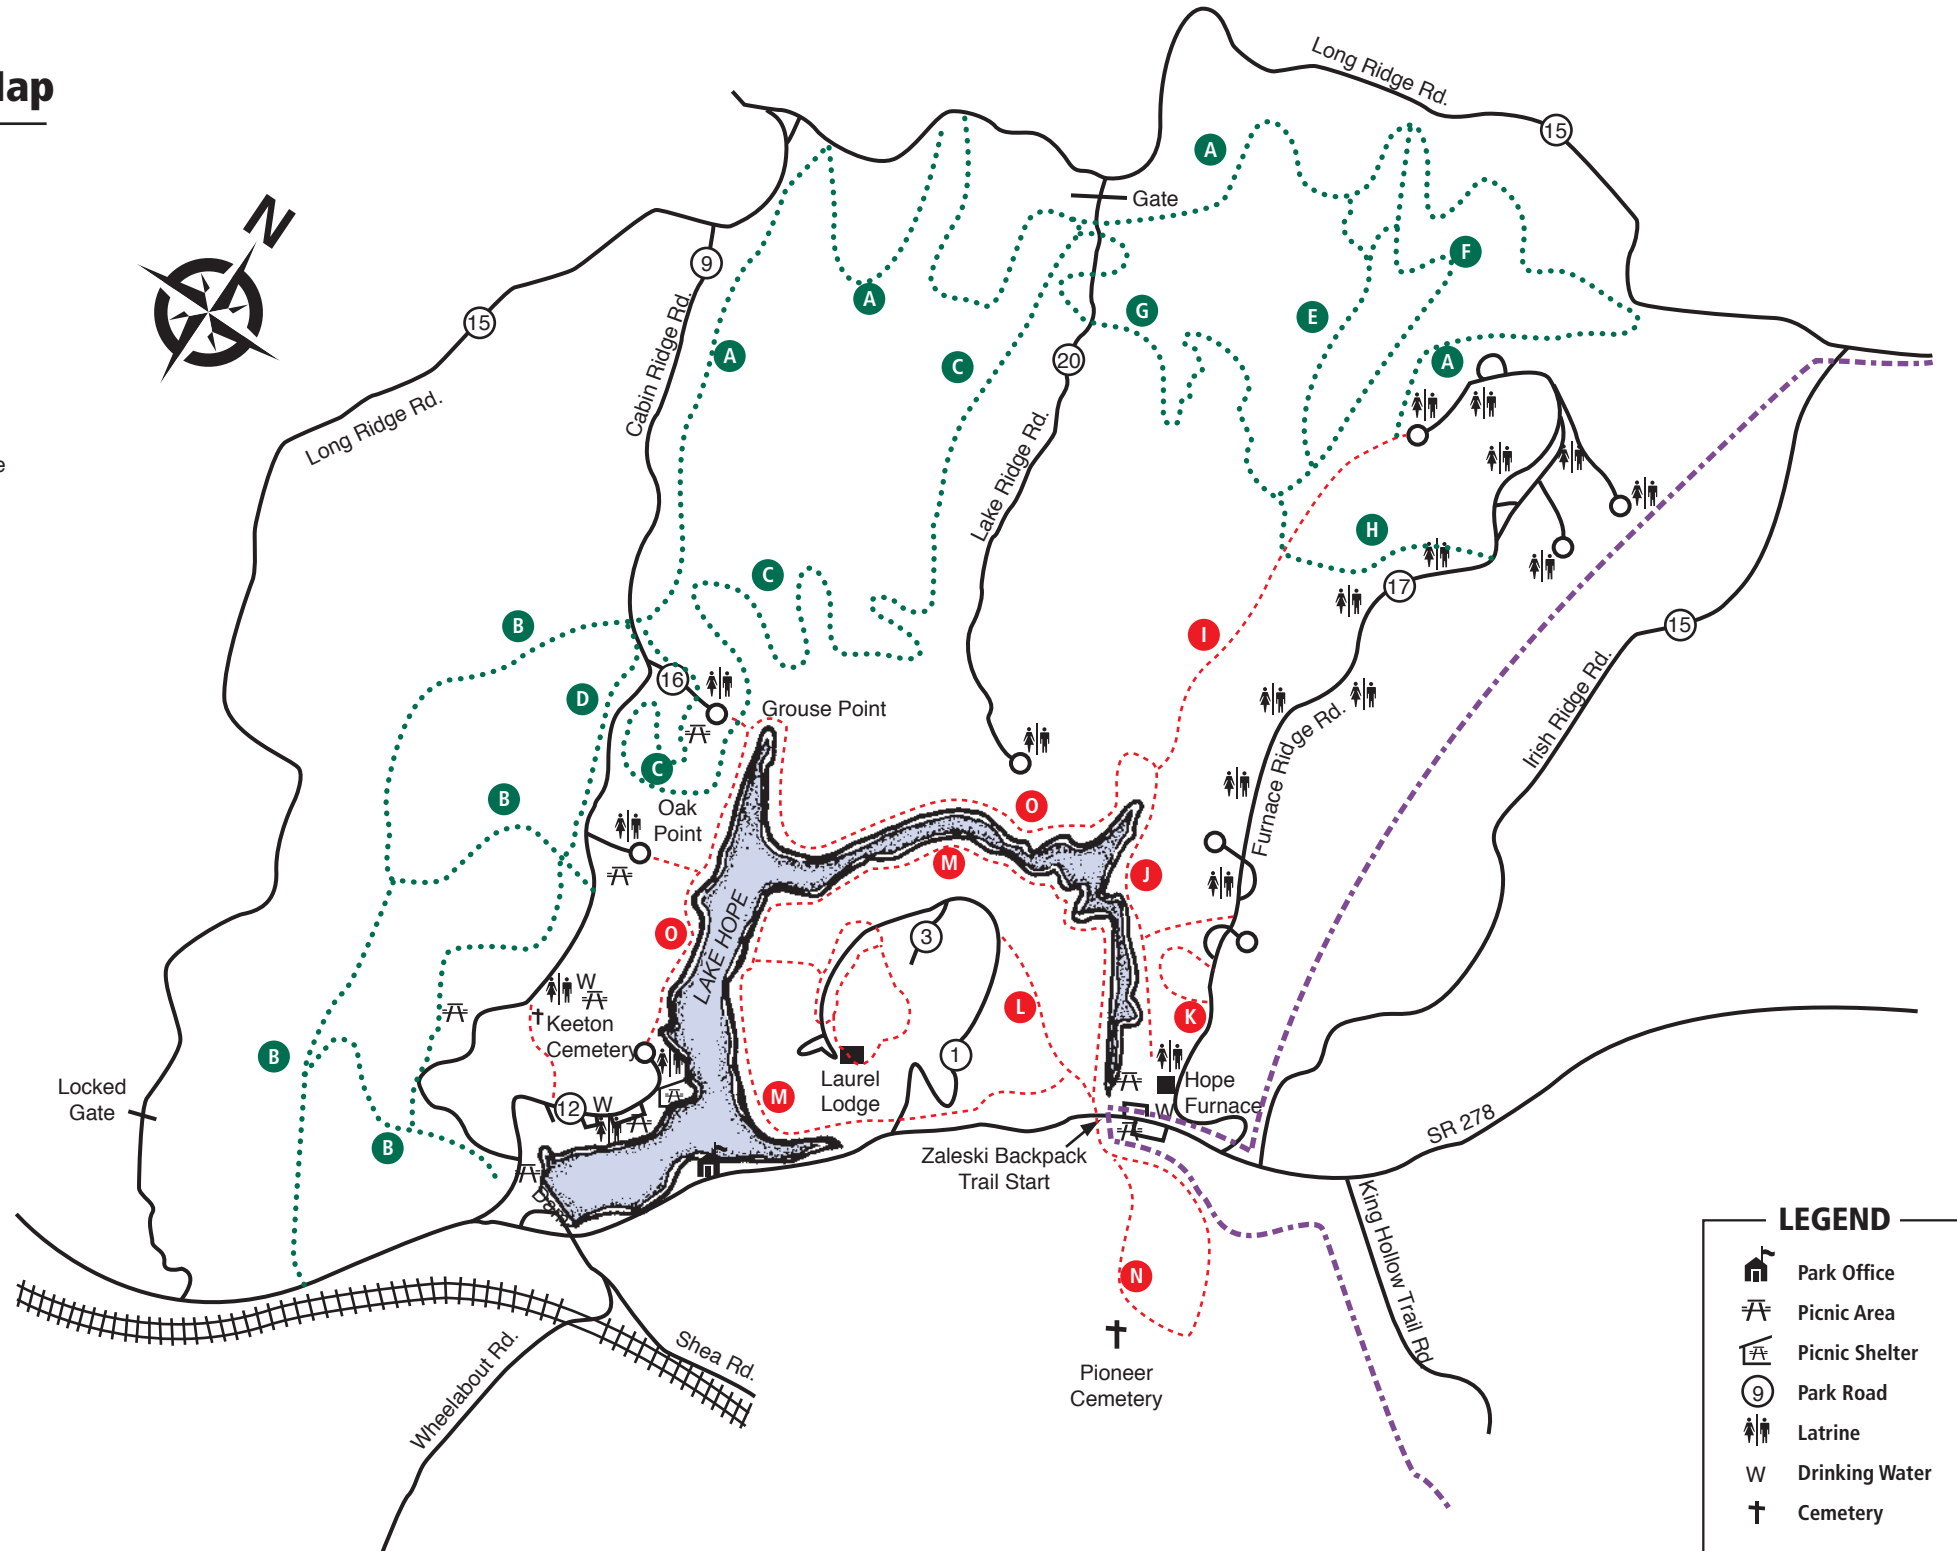

Lake Hope State Park Trail Map

27331 State Route 278
McArthur, Ohio 45651-8220

(740) 596-4938 - Park Office

TRAILS

BIKE TRAILS

A	Copperhead	7.2 mi
B	Little Sandy	4.5 mi
C	Wildcat	3.5 mi
D	Sidewinder	2.5 mi
E	Yosemite Falls	3.5 mi
F	Yosemite	1.5 mi
G	Bobcat	2 mi
H	Red Oak	.5 mi

HIKING TRAILS

I	Habron Hollow	1.5 mi
J	White Oak	0.25 mi
K	Buzzard Cave	0.5 mi
L	Greenbriar	0.5 mi
M	Peninsula	3 mi
N	Olds Hollow	1.5 mi
O	Hope Furnace	3.2 mi

Rev. 6/12

LEGEND