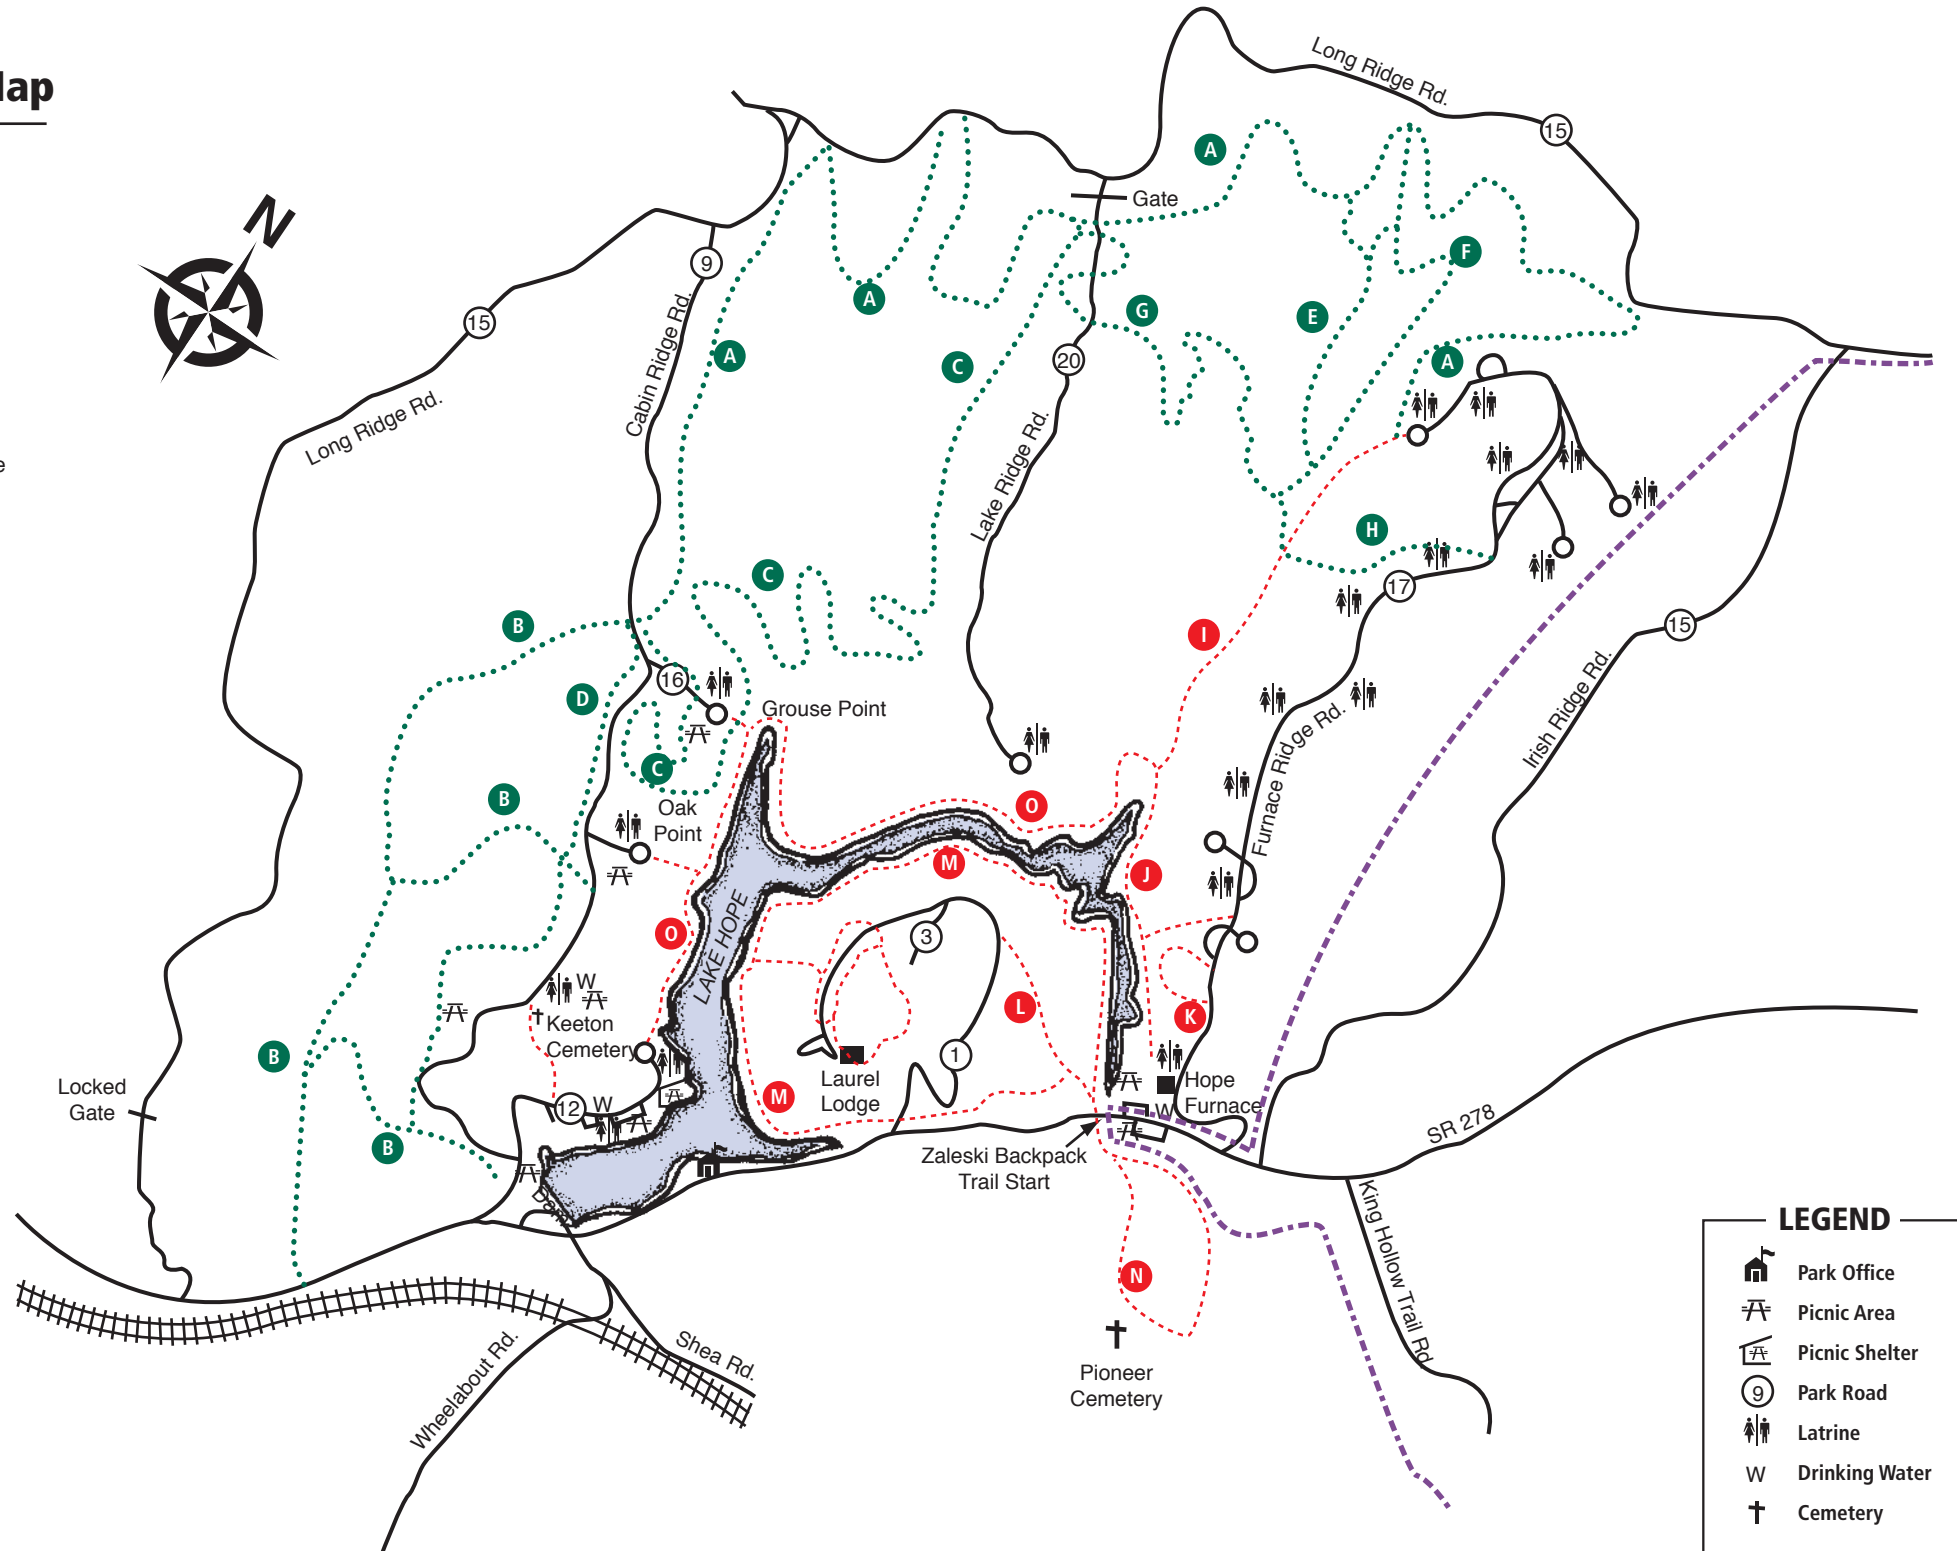

Lake Hope State Park Trail Map

27331 State Route 278
McArthur, Ohio 45651-8220

(740) 596-5253 - Park Office
lakehope@dragonbbs.com
www.lakehopestatepark.com

TRAILS

- Hiking Trail
- Bike Trail
- Zaleski Backpack Trail

BIKE TRAILS

A Copperhead	7.2 mi
B Little Sandy	4.5 mi
C Wildcat	3.5 mi
D Sidewinder	2.5 mi
E Yosemite Falls	3.5 mi
F Yosemite	1.5 mi
G Bobcat	2 mi
H Red Oak	.5 mi

HIKING TRAILS

I Habron Hollow	1.5 mi
J White Oak	0.25 mi
K Buzzard Cave	0.5 mi
L Greenbriar	0.5 mi
M Peninsula	3 mi
N Olds Hollow	1.5 mi
O Hope Furnace	3.2 mi

Rev. 6/12

LEGEND

- Park Office
- Picnic Area
- Picnic Shelter
- Park Road
- Latrine
- Drinking Water
- Cemetery