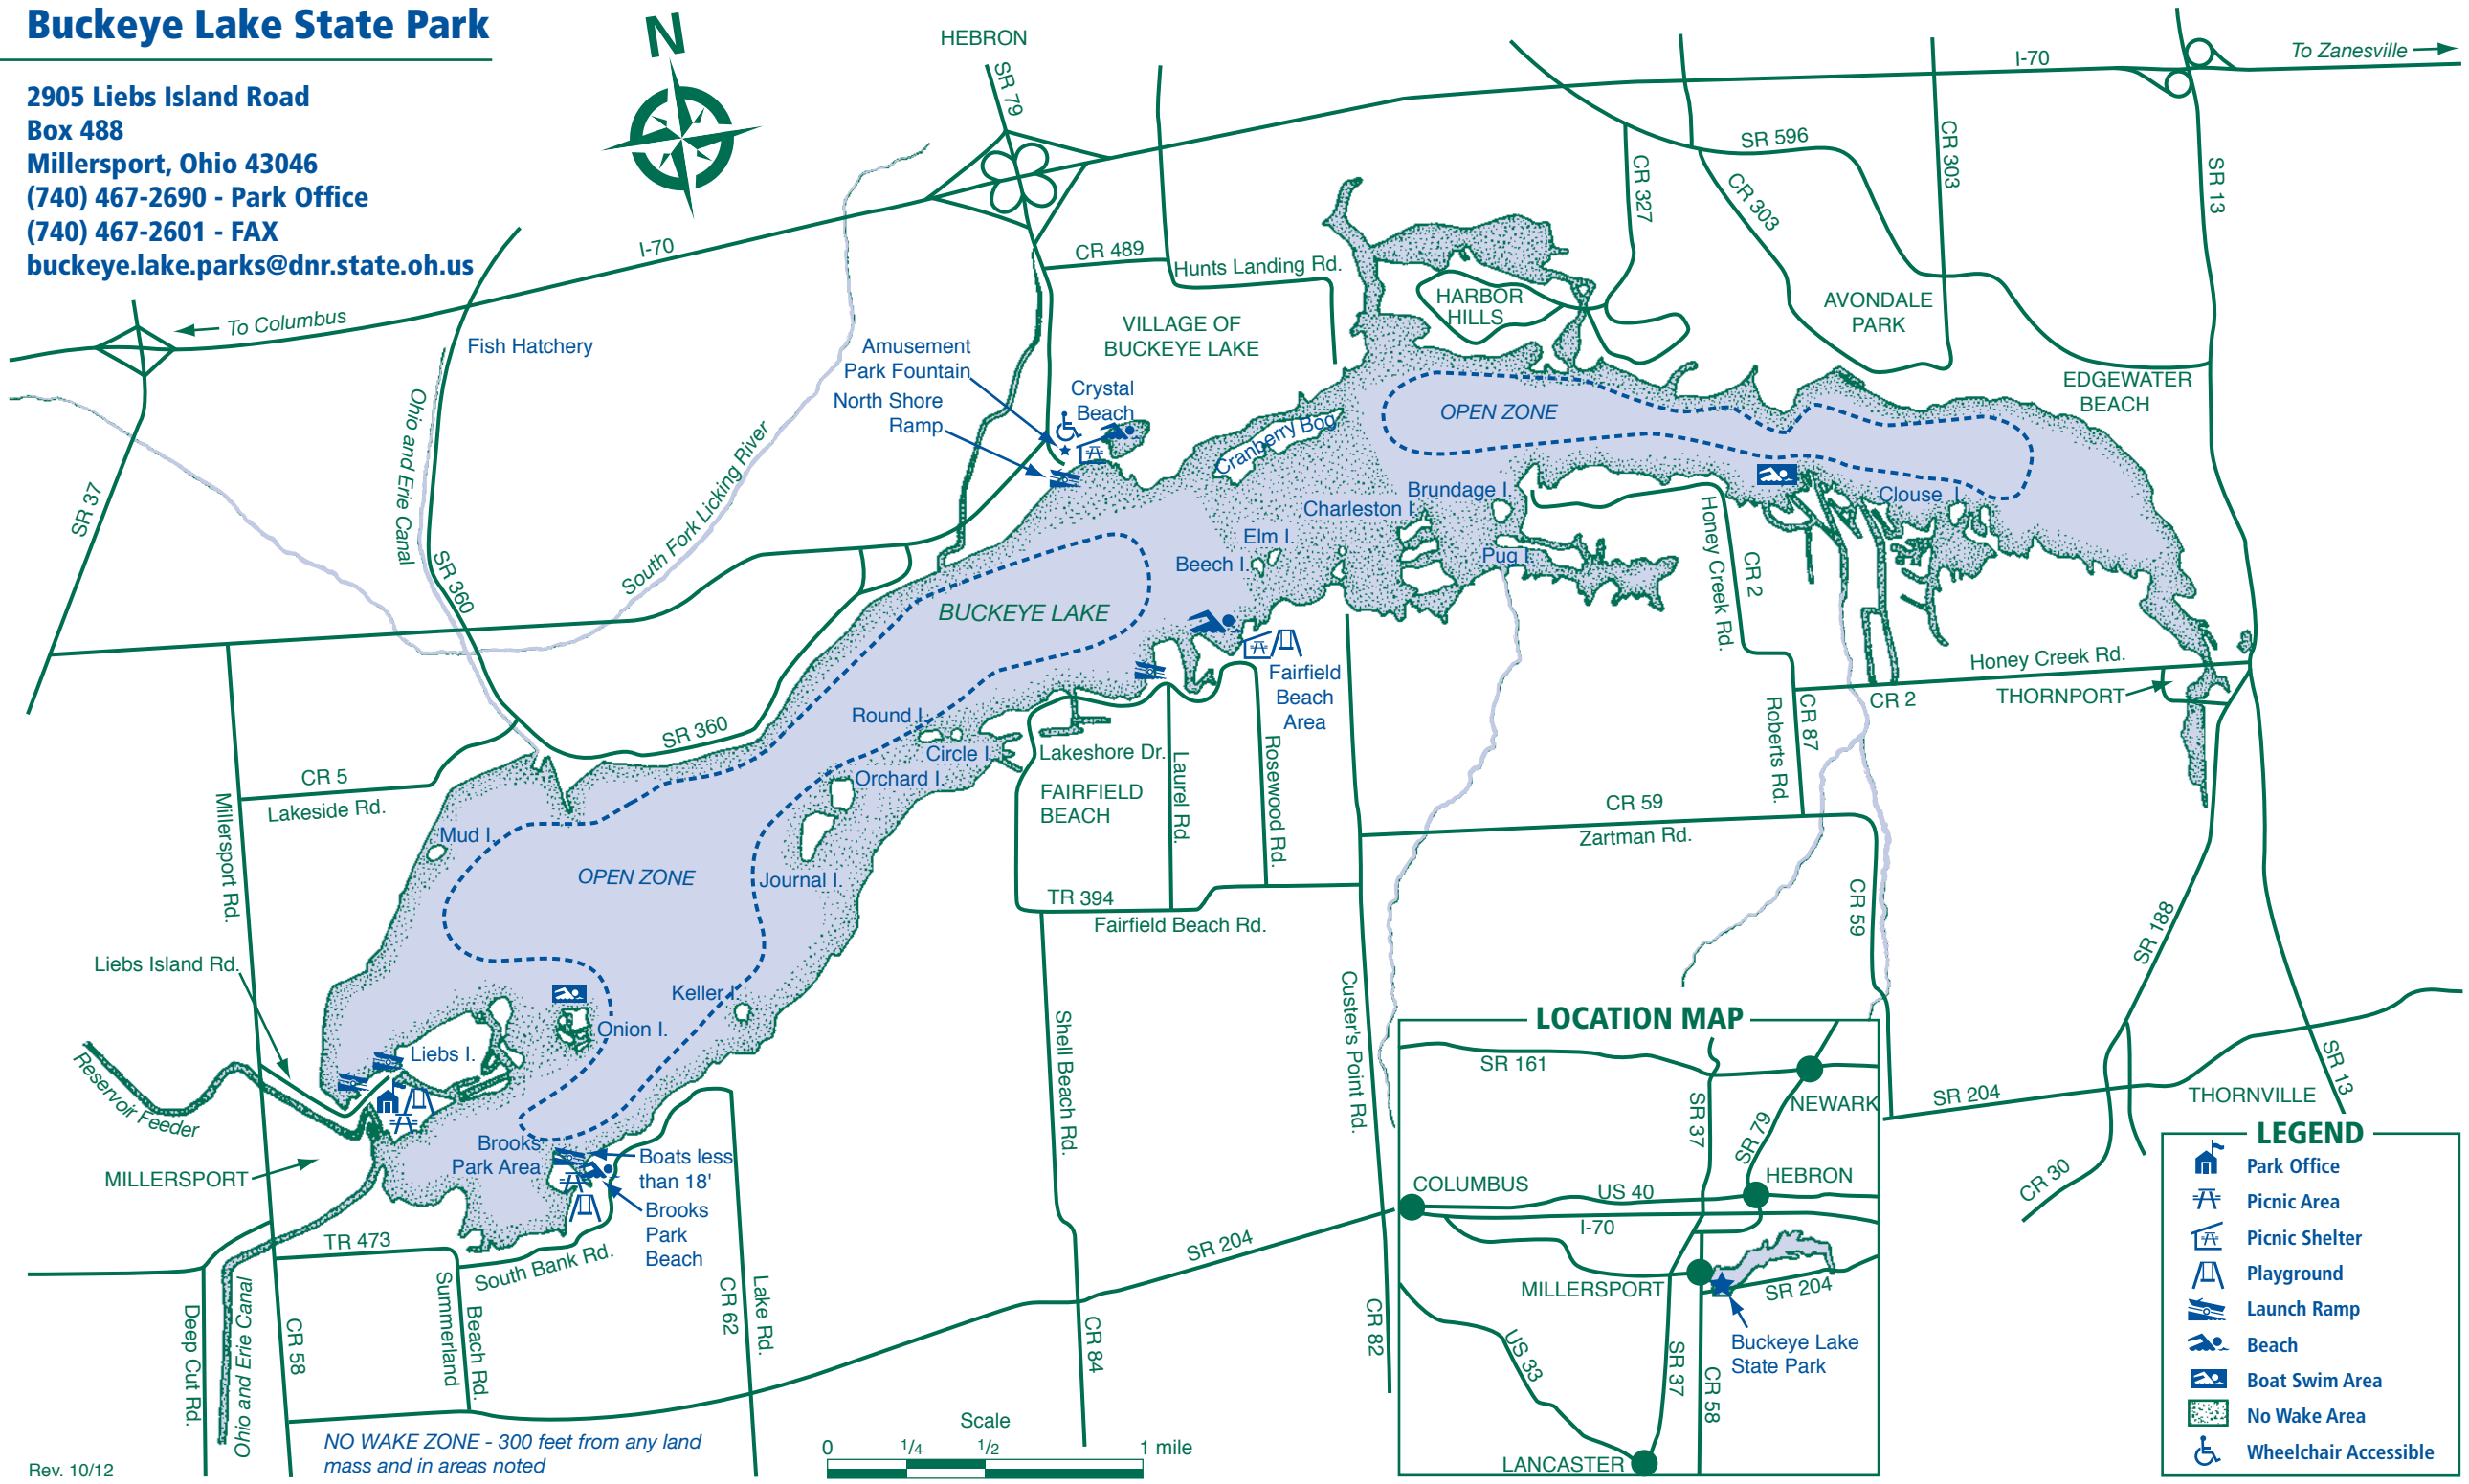

# Buckeye Lake State Park

2905 Liebs Island Road  
 Box 488  
 Millersport, Ohio 43046  
 (740) 467-2690 - Park Office  
 (740) 467-2601 - FAX  
[buckeye.lake.parks@dnr.state.oh.us](mailto:buckeye.lake.parks@dnr.state.oh.us)

**LEGEND**

- Park Office
- Picnic Area
- Picnic Shelter
- Playground
- Launch Ramp
- Beach
- Boat Swim Area
- No Wake Area
- Wheelchair Accessible

NO WAKE ZONE - 300 feet from any land mass and in areas noted