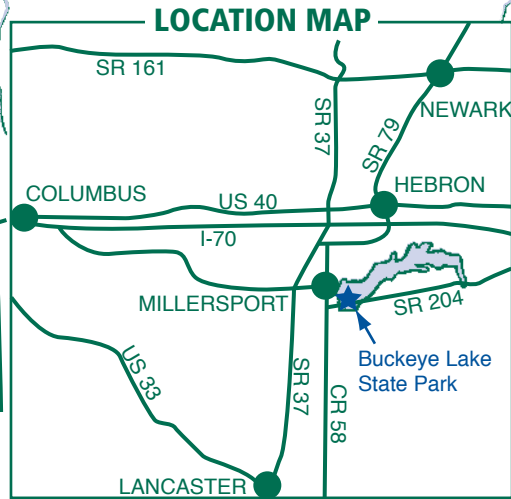

# Buckeye Lake State Park

2905 Liebs Island Road  
 Box 488  
 Millersport, Ohio 43046  
 (740) 467-2690 - Park Office  
 (740) 467-2601 - FAX  
[buckeye.lake.parks@dnr.state.oh.us](mailto:buckeye.lake.parks@dnr.state.oh.us)

**LEGEND**

- Park Office
- Picnic Area
- Picnic Shelter
- Playground
- Launch Ramp
- Beach
- Boat Swim Area
- No Wake Area
- Wheelchair Accessible

NO WAKE ZONE - 300 feet from any land mass and in areas noted