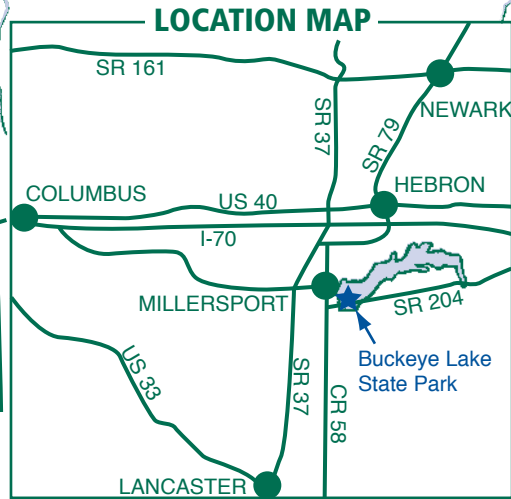

Buckeye Lake State Park

2905 Liebs Island Road
 Millersport, Ohio 43046
 (740) 467-2690 - Park Office
 (740) 467-2601 - FAX
buckeye.lake.parks@dnr.state.oh.us

LEGEND

- Park Office
- Picnic Area
- Picnic Shelter
- Playground
- Launch Ramp
- Beach
- Boat Swim Area
- No Wake Area
- Wheelchair Accessible

NO WAKE ZONE - 300 feet from any land mass and in areas noted