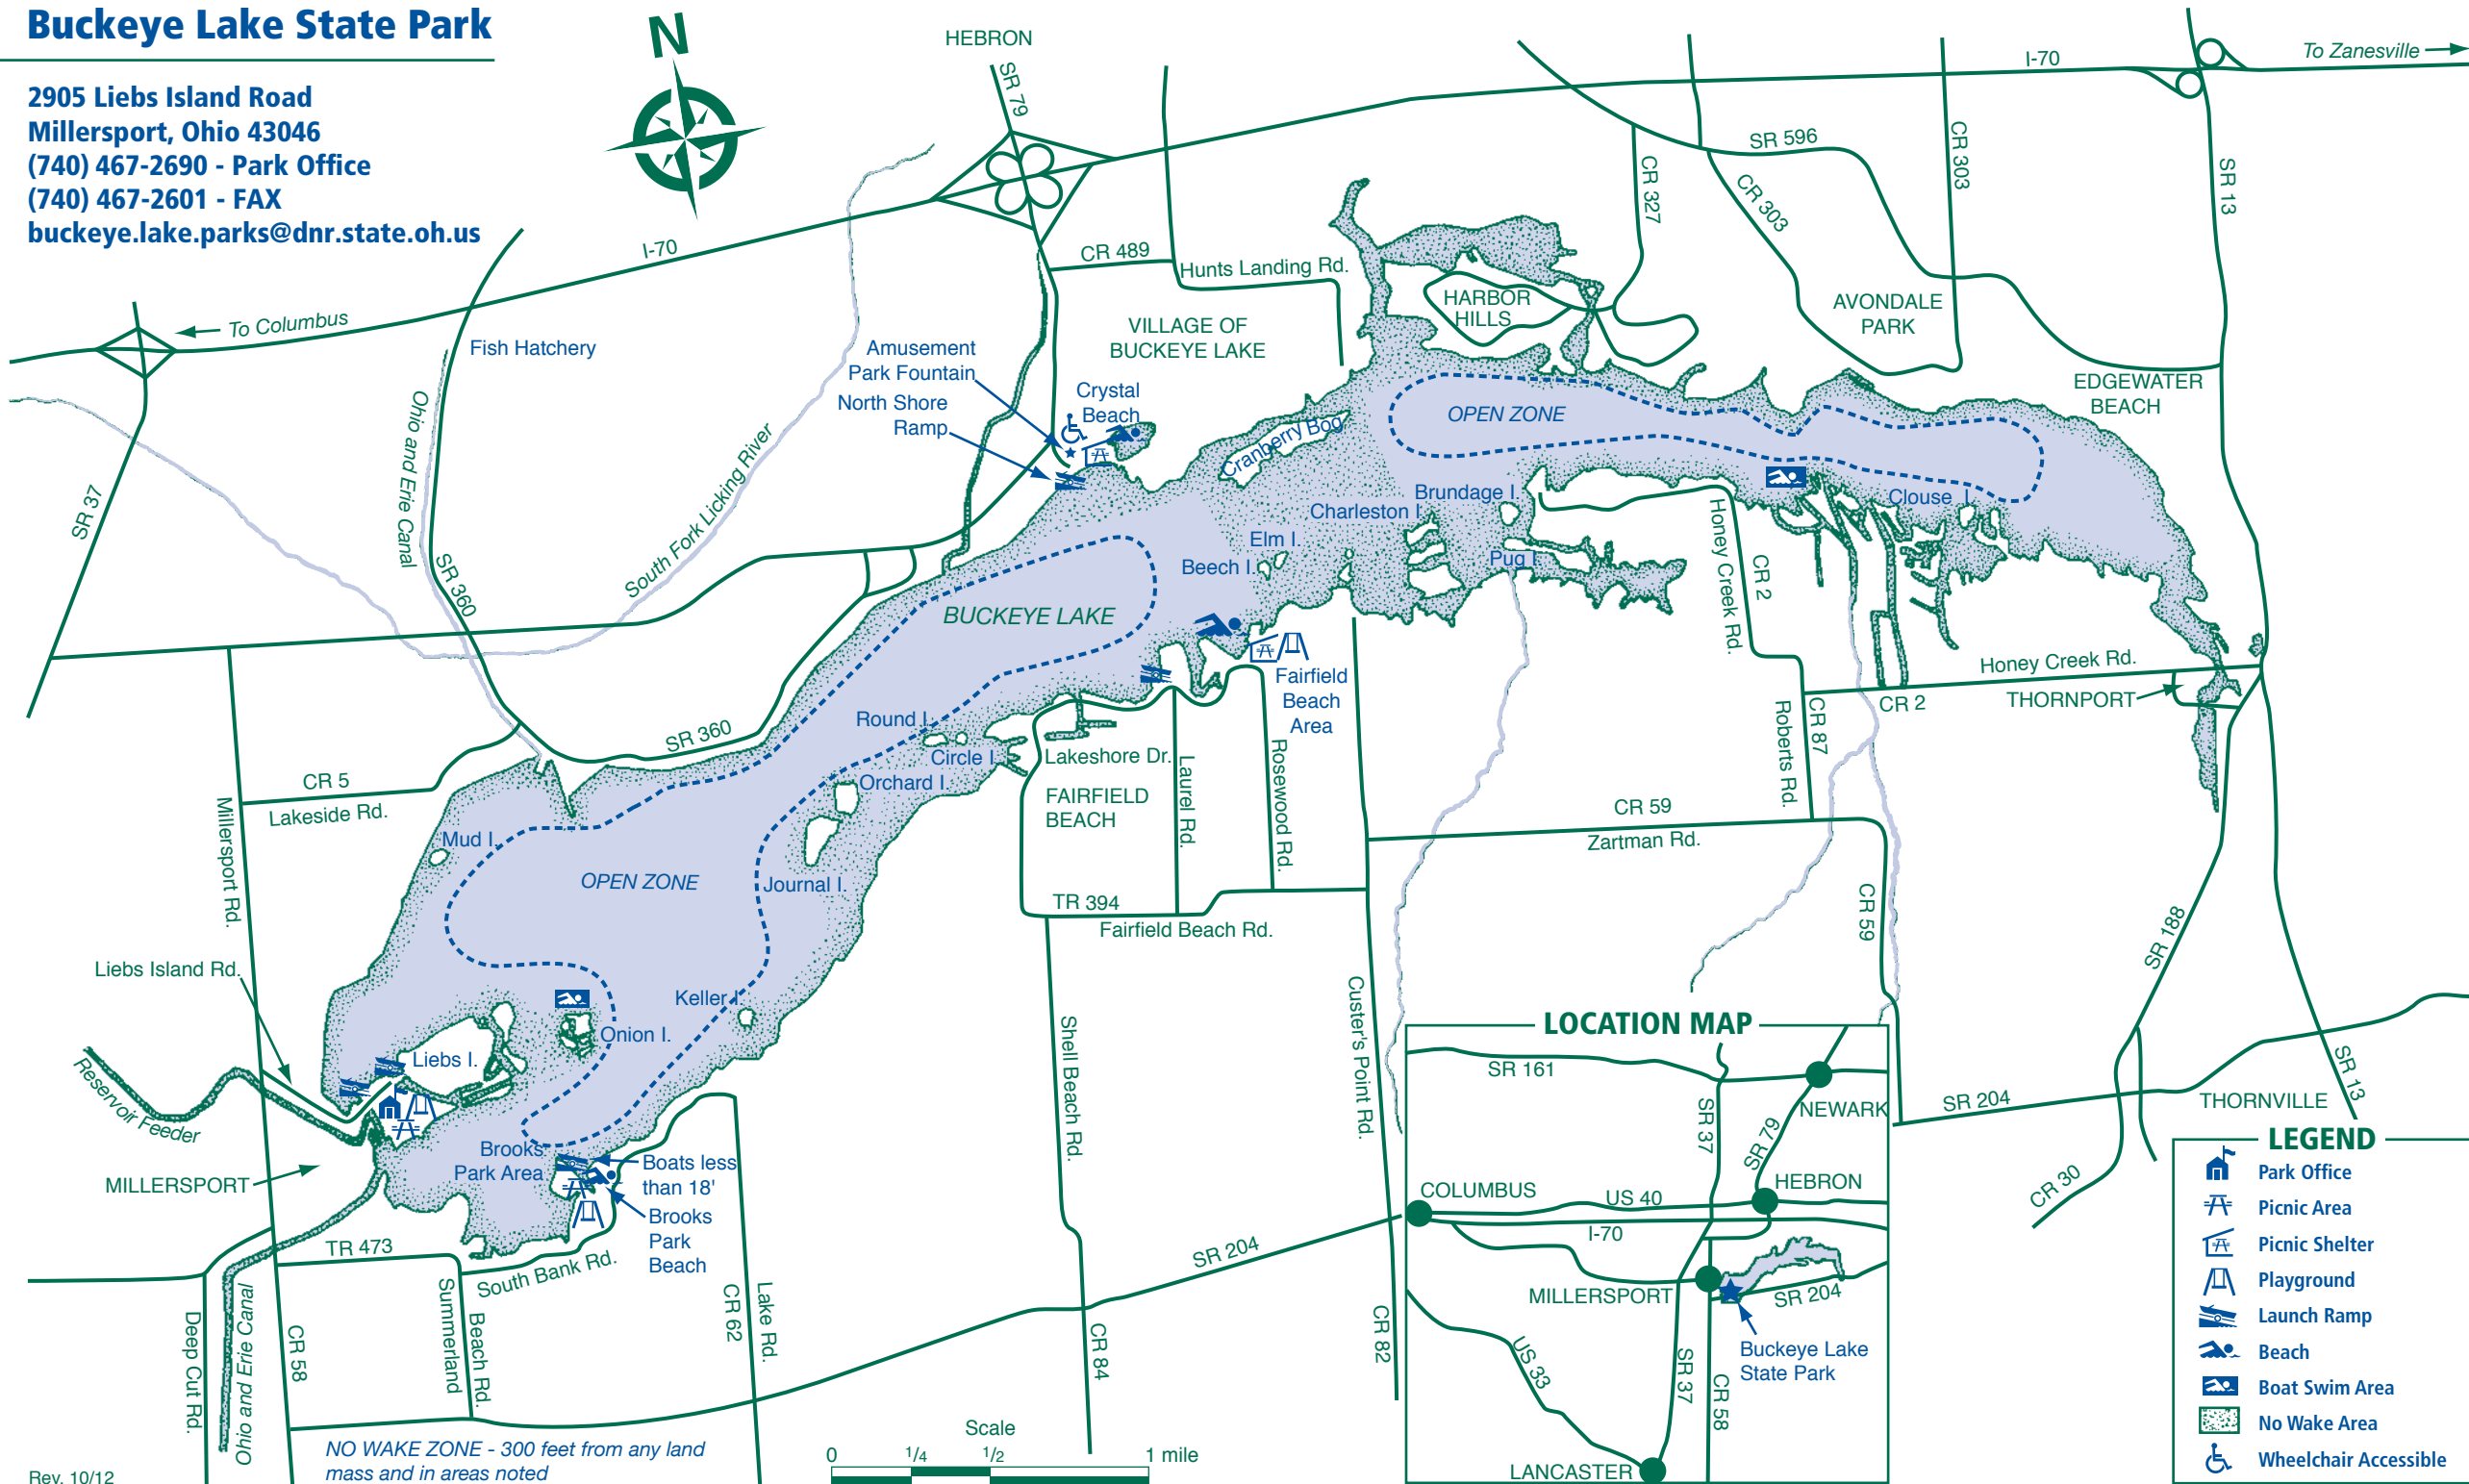

Buckeye Lake State Park

2905 Liebs Island Road
 Millersport, Ohio 43046
 (740) 467-2690 - Park Office
 (740) 467-2601 - FAX
buckeye.lake.parks@dnr.state.oh.us

LEGEND

- Park Office
- Picnic Area
- Picnic Shelter
- Playground
- Launch Ramp
- Beach
- Boat Swim Area
- No Wake Area
- Wheelchair Accessible

NO WAKE ZONE - 300 feet from any land mass and in areas noted