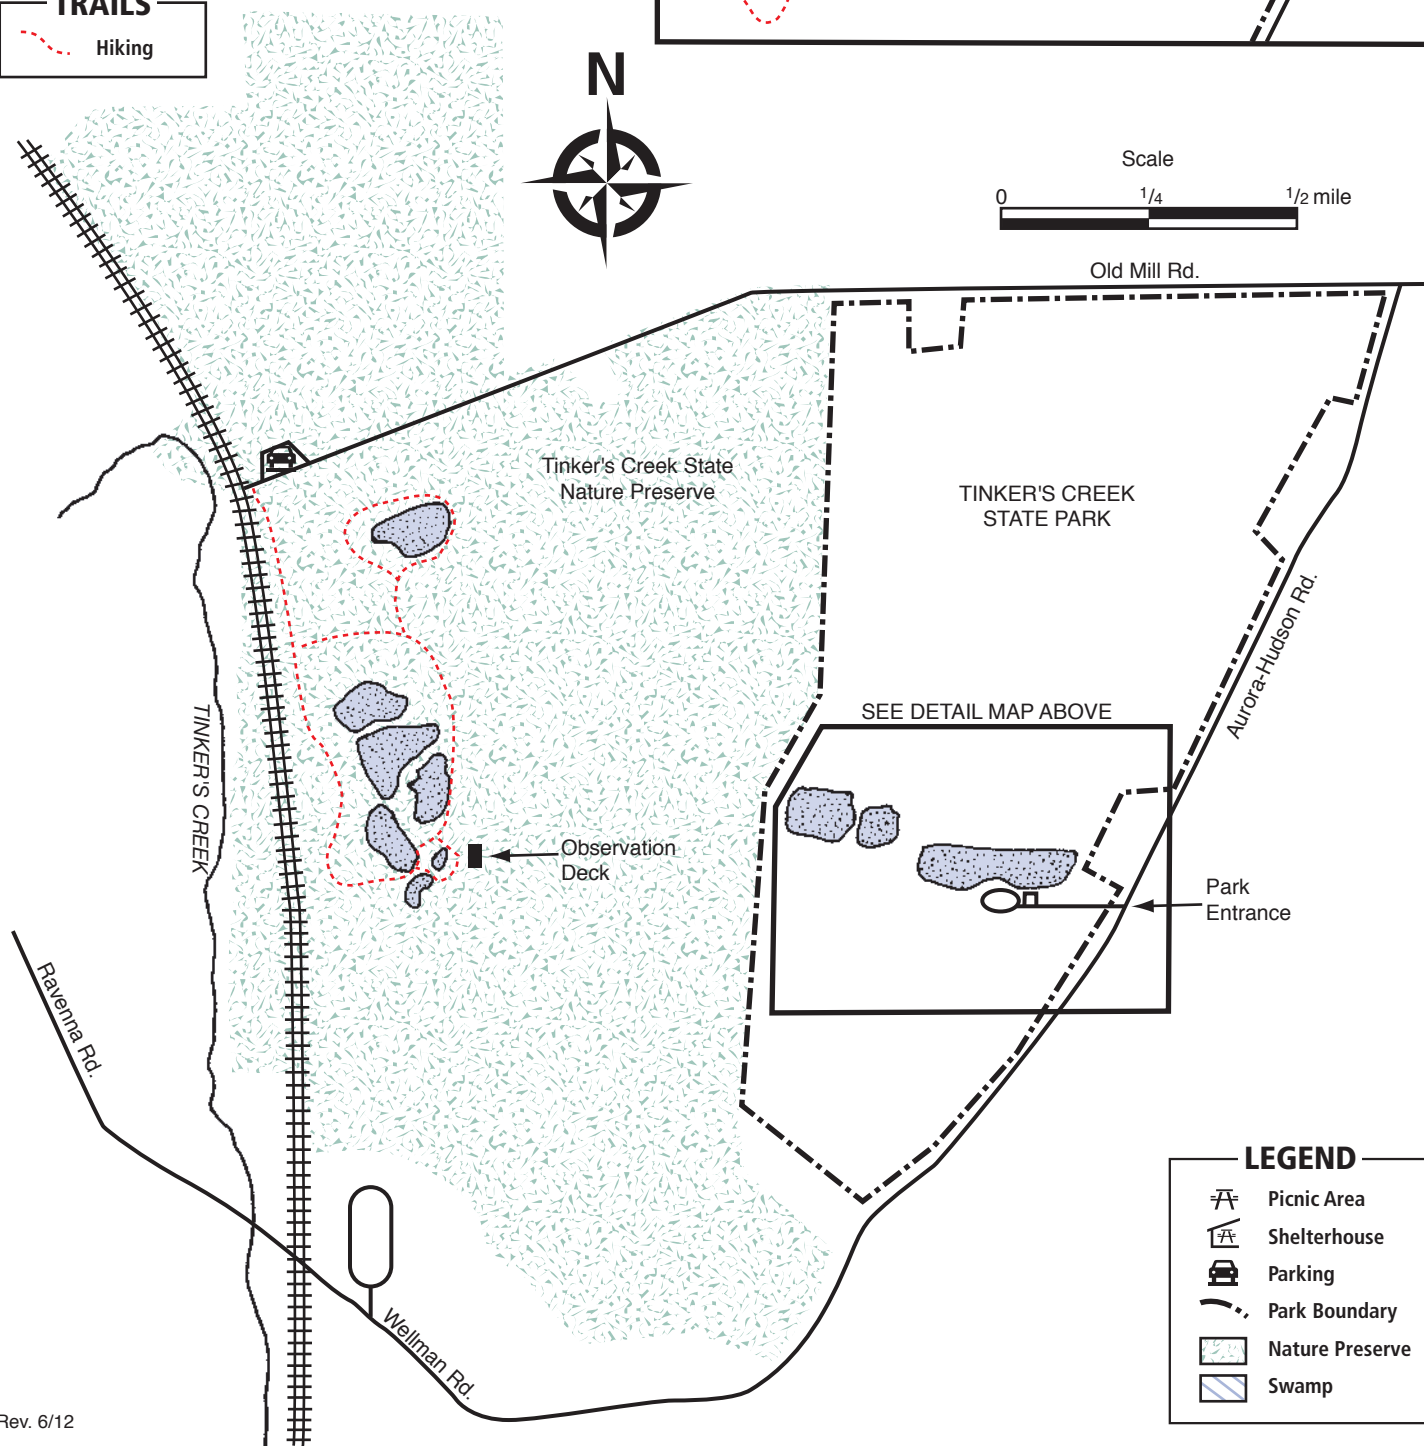

Tinker's Creek State Park Trail Map

Park location:
 10303 Aurora-Hudson Road
 Streetsboro, Ohio 44241

Administrative address:
 Punderson State Park
 P.O. Box 338
 11755 Kinsman Rd.
 Newbury, Ohio 44065
 (440) 564-2279 - Park Office

TRAILS

 Hiking

LEGEND

-  Picnic Area
-  Shelterhouse
-  Parking
-  Park Boundary
-  Nature Preserve
-  Swamp