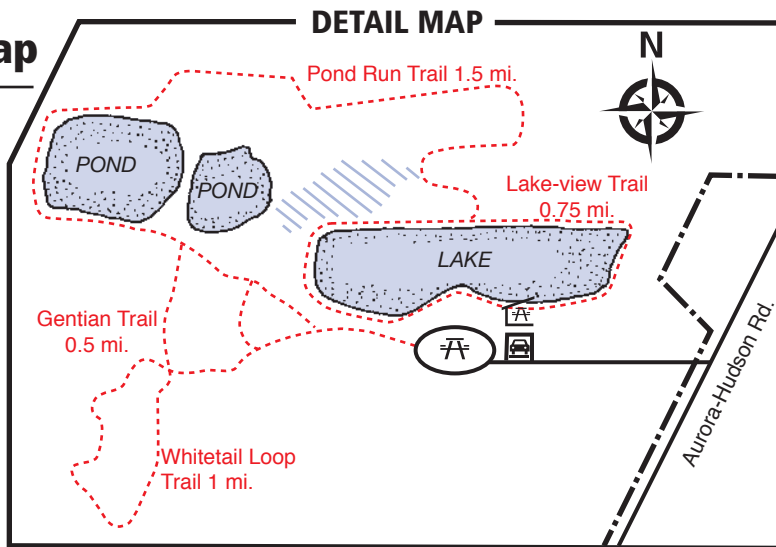

Tinker's Creek State Park Trail Map

Park location:
 10303 Aurora-Hudson Road
 Streetsboro, Ohio 44241

Administrative address:
 Punderson State Park
 P.O. Box 338
 11755 Kinsman Rd.
 Newbury, Ohio 44065
 (440) 564-2279 - Park Office

TRAILS

 Hiking

LEGEND

-  Picnic Area
-  Shelterhouse
-  Parking
-  Park Boundary
-  Nature Preserve
-  Swamp