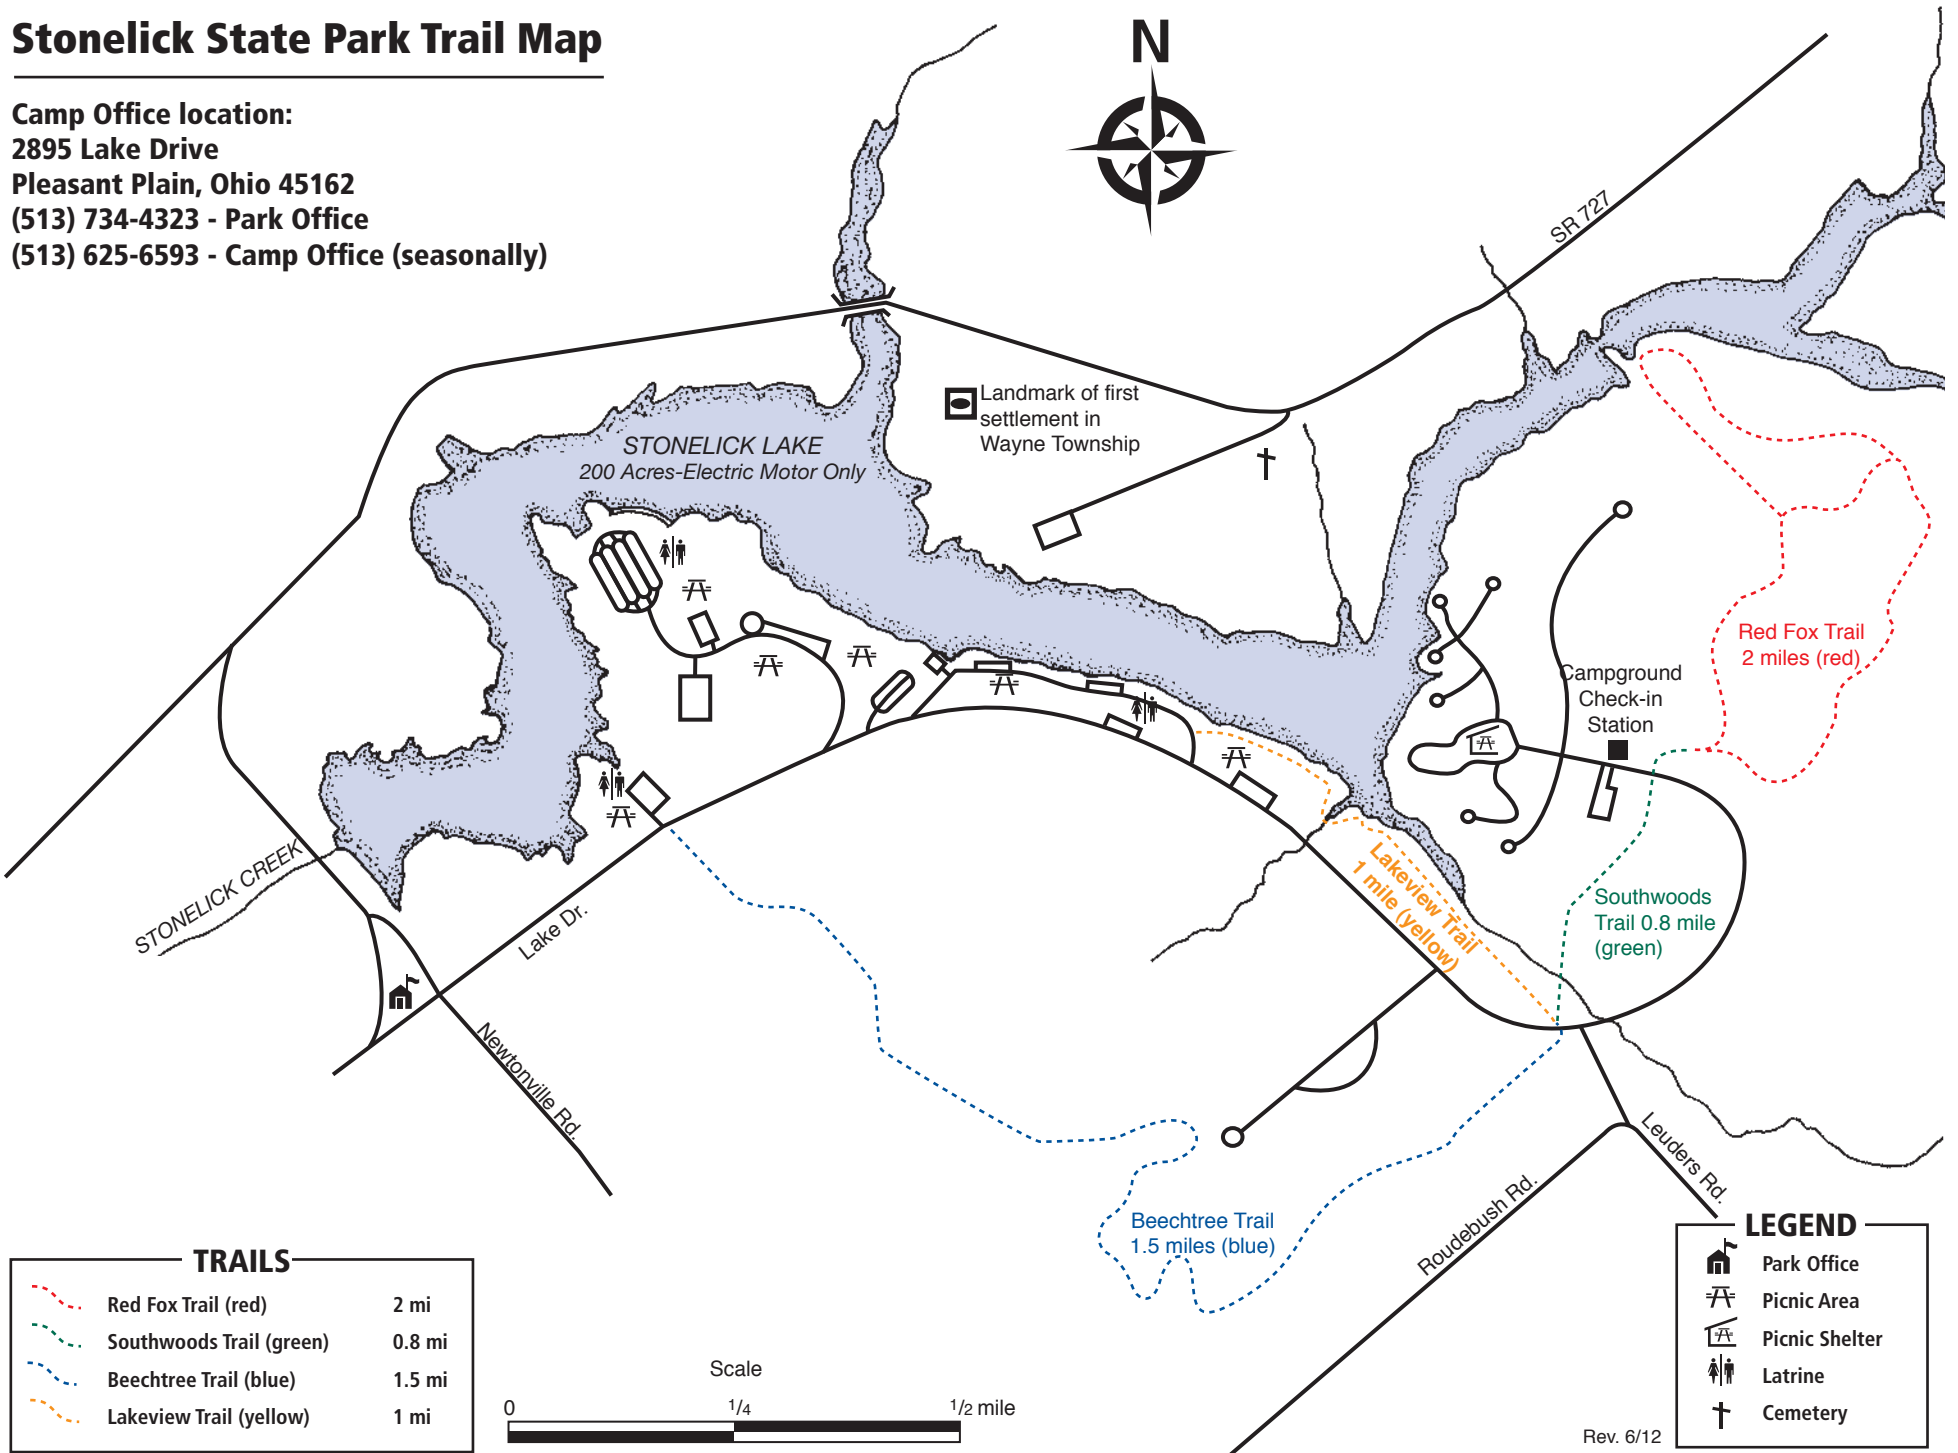

# Stonelick State Park Trail Map

### TRAILS

	Red Fox Trail (red)	2 mi
	Southwoods Trail (green)	0.8 mi
	Beechtree Trail (blue)	1.5 mi
	Lakeview Trail (yellow)	1 mi

Scale

### LEGEND

	Park Office
	Picnic Area
	Picnic Shelter
	Latrine
	Cemetery

Rev. 6/12