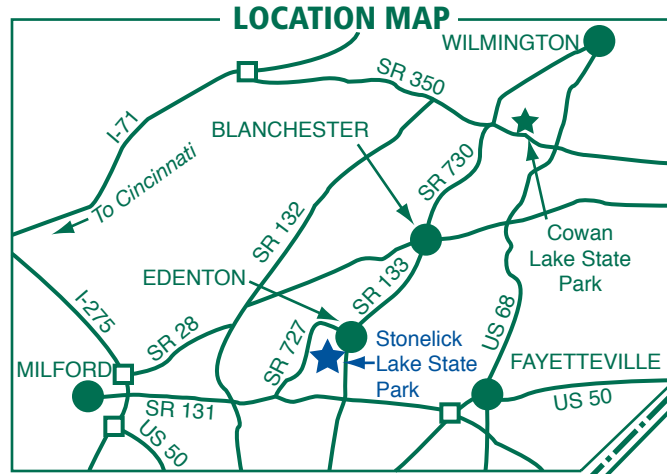

Stonelick State Park

Camp Office location:
 2895 Lake Drive
 Pleasant Plain, Ohio 45162
 (513) 734-4323 - Park Office
 (513) 625-6593 - Camp Office (seasonally)

LEGEND

	Park Office
	Picnic Area
	Picnic Shelter
	Latrine
	Campground
	Launch Ramp
	Beach
	Amphitheater
	Hiking Trail
	Park Boundary
	Cemetery