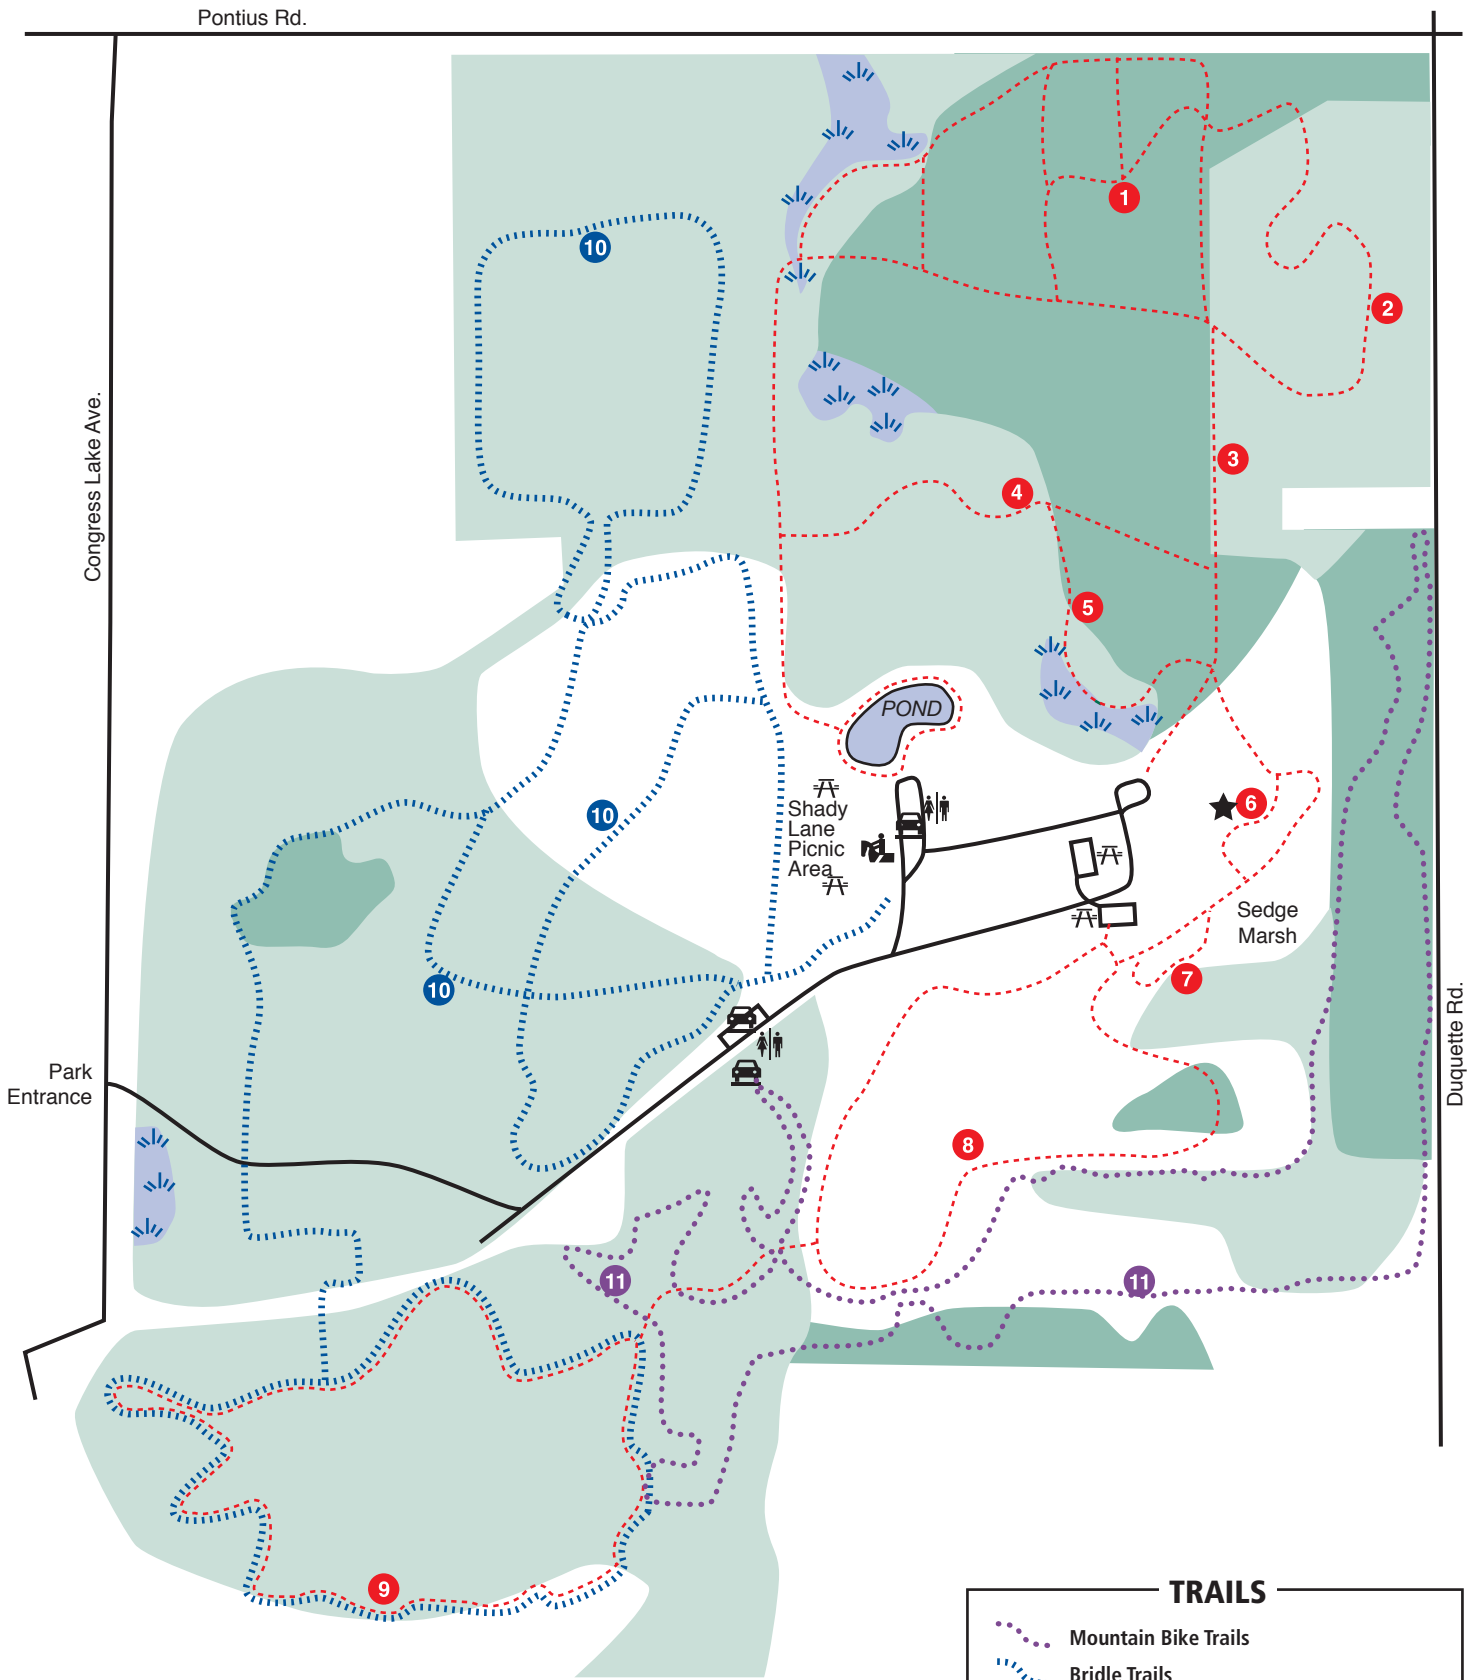

Quail Hollow State Park Trail Map

13480 Congress Lake Avenue
Hartville, OH 44632-0823

(330) 877-6652 - Park Office
(330) 877-4165 - FAX
website: quailhollowpark.org

LEGEND

- Picnic Area
- Parking
- Restroom
- Horseman's Staging Area
- Coniferous Forest
- Deciduous Forest
- Wetland
- Herb Garden

TRAILS

Trail	Miles
1 Coniferous Forest	1/4
2 Deciduous Forest	1/2
3 Nature For All (Paved)	1/2
4 Woodland Swamp	1/3
5 Peatland	1/4
6 Tall-Grass Prairie	1/4
7 Sedge Marsh	1/4
8 Meadowlands	1
9 Beaver Lodge	1 1/2
10 Bridle Trail	5
11 Mountain Bike Trail	4