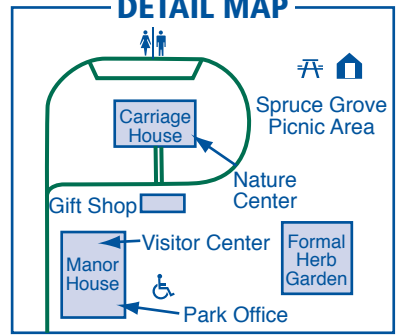

Quail Hollow State Park

13480 Congress Lake Avenue
Hartville, OH 44632-0823

(330) 877-6652 - Park Office
(330) 877-4165 - FAX
website: www.quailhollowpark.org

TRAILS

Trail	Miles
1 Coniferous Forest	1/4
2 Deciduous Forest	1/2
3 Nature For All (Paved)	1/2
4 Woodland Swamp	1/3
5 Peatland	1/4
6 Tall-Grass Prairie	1/4
7 Sedge Marsh	1/4
8 Meadowlands	1
9 Beaver Lodge	1 1/2
10 Bridle Trail	5
11 Mountain Bike Trail	4

DETAIL MAP

Pontius Rd.

Pontius Rd.

Congress Lake Ave.

Park Entrance

Shady Lane Picnic Area

See Detail Map

Sedge Marsh

Duquette Rd.

Scale

Swamp Rd.

LEGEND

	Picnic Area		Coniferous Forest
	Parking		Deciduous Forest
	Restroom		Wetland
	Hiking Paths		Herb Garden
	Mountain Bike Trails		Playground
	Bridle Trails		Basketball Court
	Horseman's Staging Area		Rental Gazebo
	Group Camp		Wheelchair Accessible

LOCATION MAP