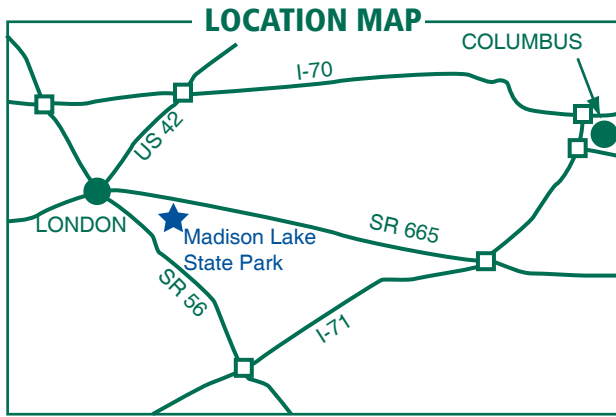

Madison Lake State Park

Park location:
 4860 East Park Drive
 London, Ohio 43140

Administrative office:
 Deer Creek State Park
 (740) 869-3124 - Park Office

LEGEND	
	Park Office
	Picnic Area
	Shelterhouse
	Latrine
	Parking
	Launch Ramp
	Park Boundary
	Park Road
	Playground
	Change Booth
	Beach
	Horseshoes
	Hiking Trail
	Volleyball
	Basketball