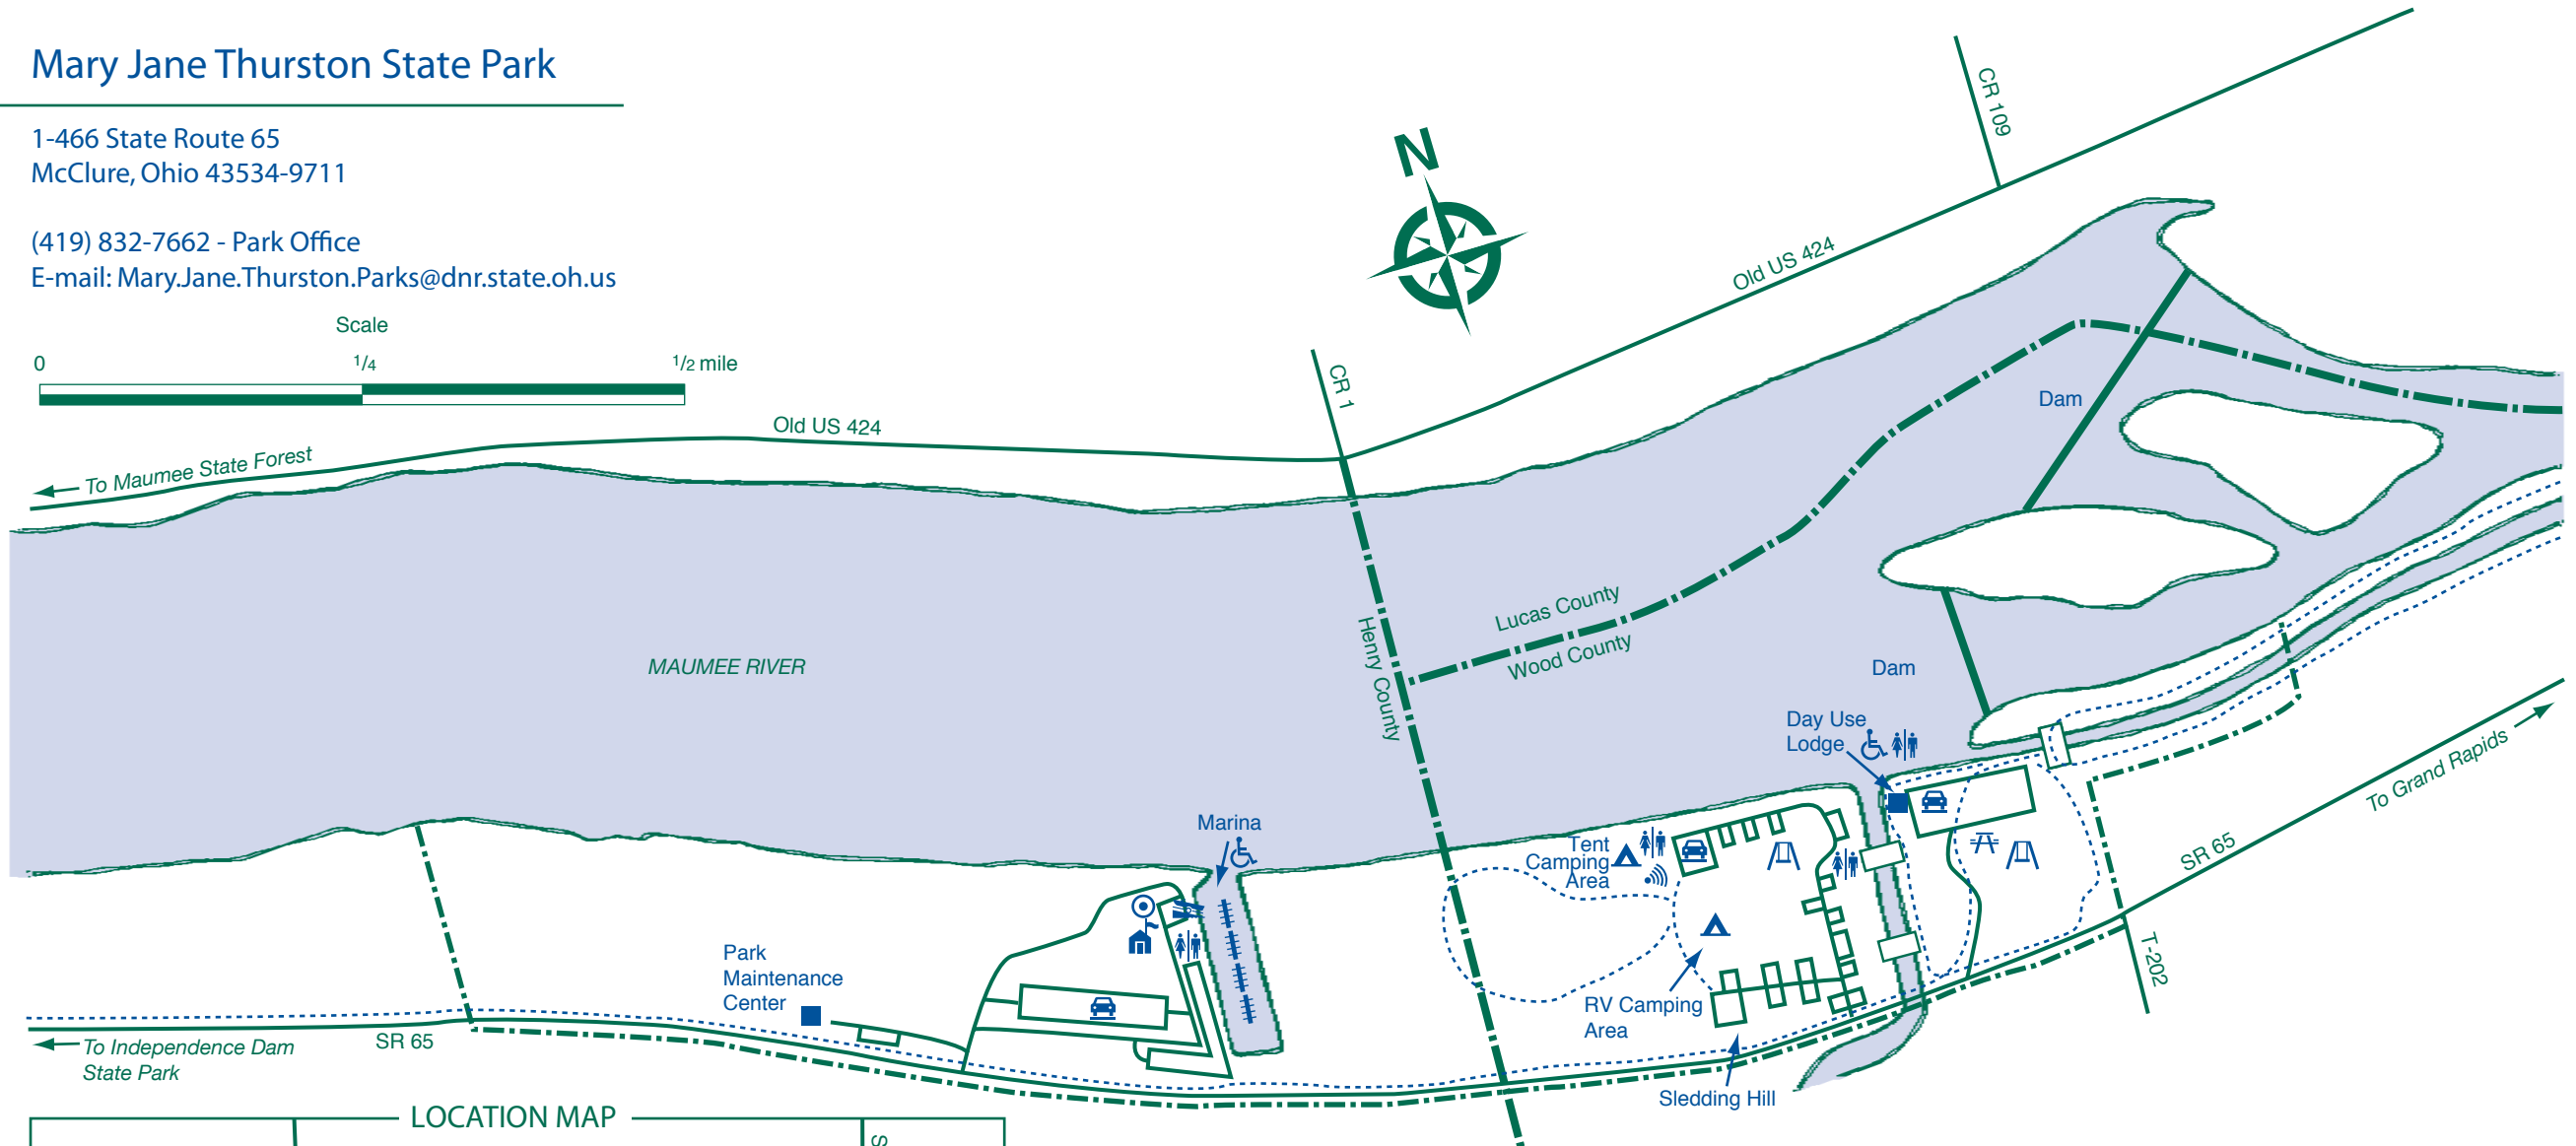

# Mary Jane Thurston State Park

1-466 State Route 65  
McClure, Ohio 43534-9711

(419) 832-7662 - Park Office  
E-mail: [MaryJane.Thurston.Parks@dnr.state.oh.us](mailto:MaryJane.Thurston.Parks@dnr.state.oh.us)

LEGEND

Park Office/Camp Office	Amphitheater
Picnic Area	Wheelchair Accessible
Latrine	Hiking Trail
Parking	Park Boundary
Launch Ramp	Playground
Boat Docks	Dump Station
Camping Area	