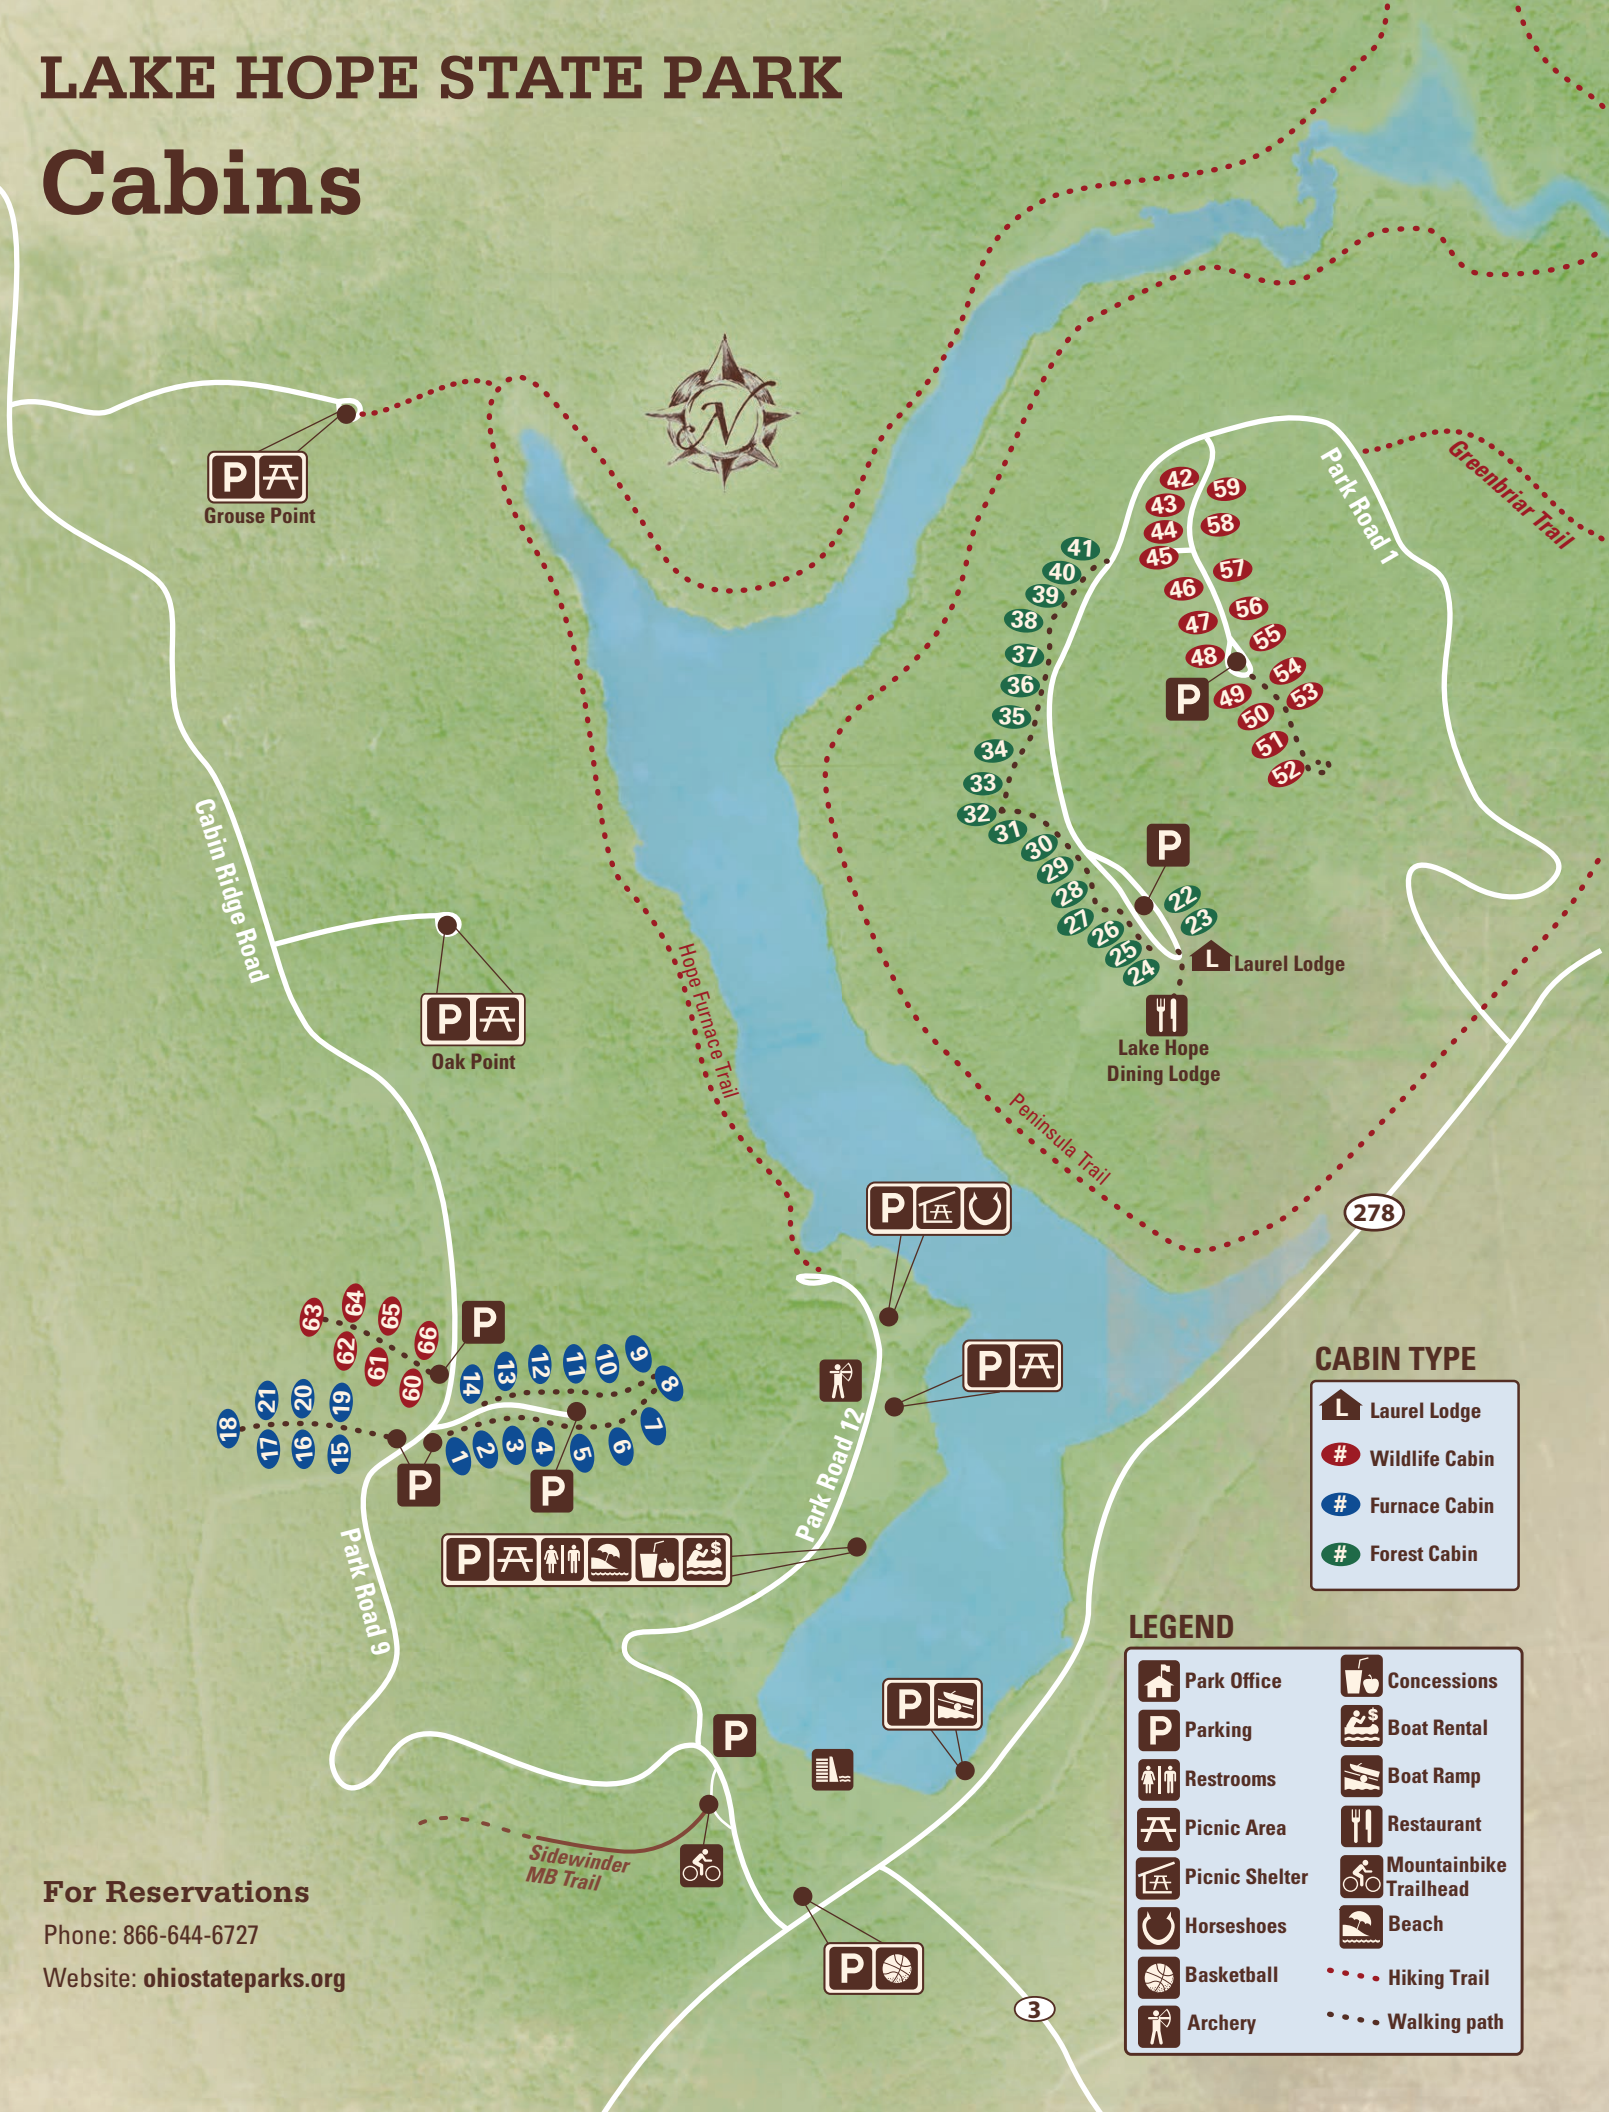

LAKE HOPE STATE PARK

Cabins

P **A**
Grouse Point

P **A**
Oak Point

P **A** **U**

P **A**

P **A** **♿** **♿** **♿** **♿** **♿** **♿**

P **♿**

P **♿**

CABIN TYPE

- L** Laurel Lodge
- #** Wildlife Cabin
- #** Furnace Cabin
- #** Forest Cabin

LEGEND

🏠 Park Office	🍹 Concessions
P Parking	🚤 Boat Rental
♿ Restrooms	🚢 Boat Ramp
A Picnic Area	🍴 Restaurant
🏠 Picnic Shelter	🚴 Mountainbike Trailhead
👣 Horseshoes	🏖️ Beach
🏀 Basketball	⋯ Hiking Trail
🏹 Archery	⋯ Walking path

For Reservations
 Phone: 866-644-6727
 Website: ohiostateparks.org