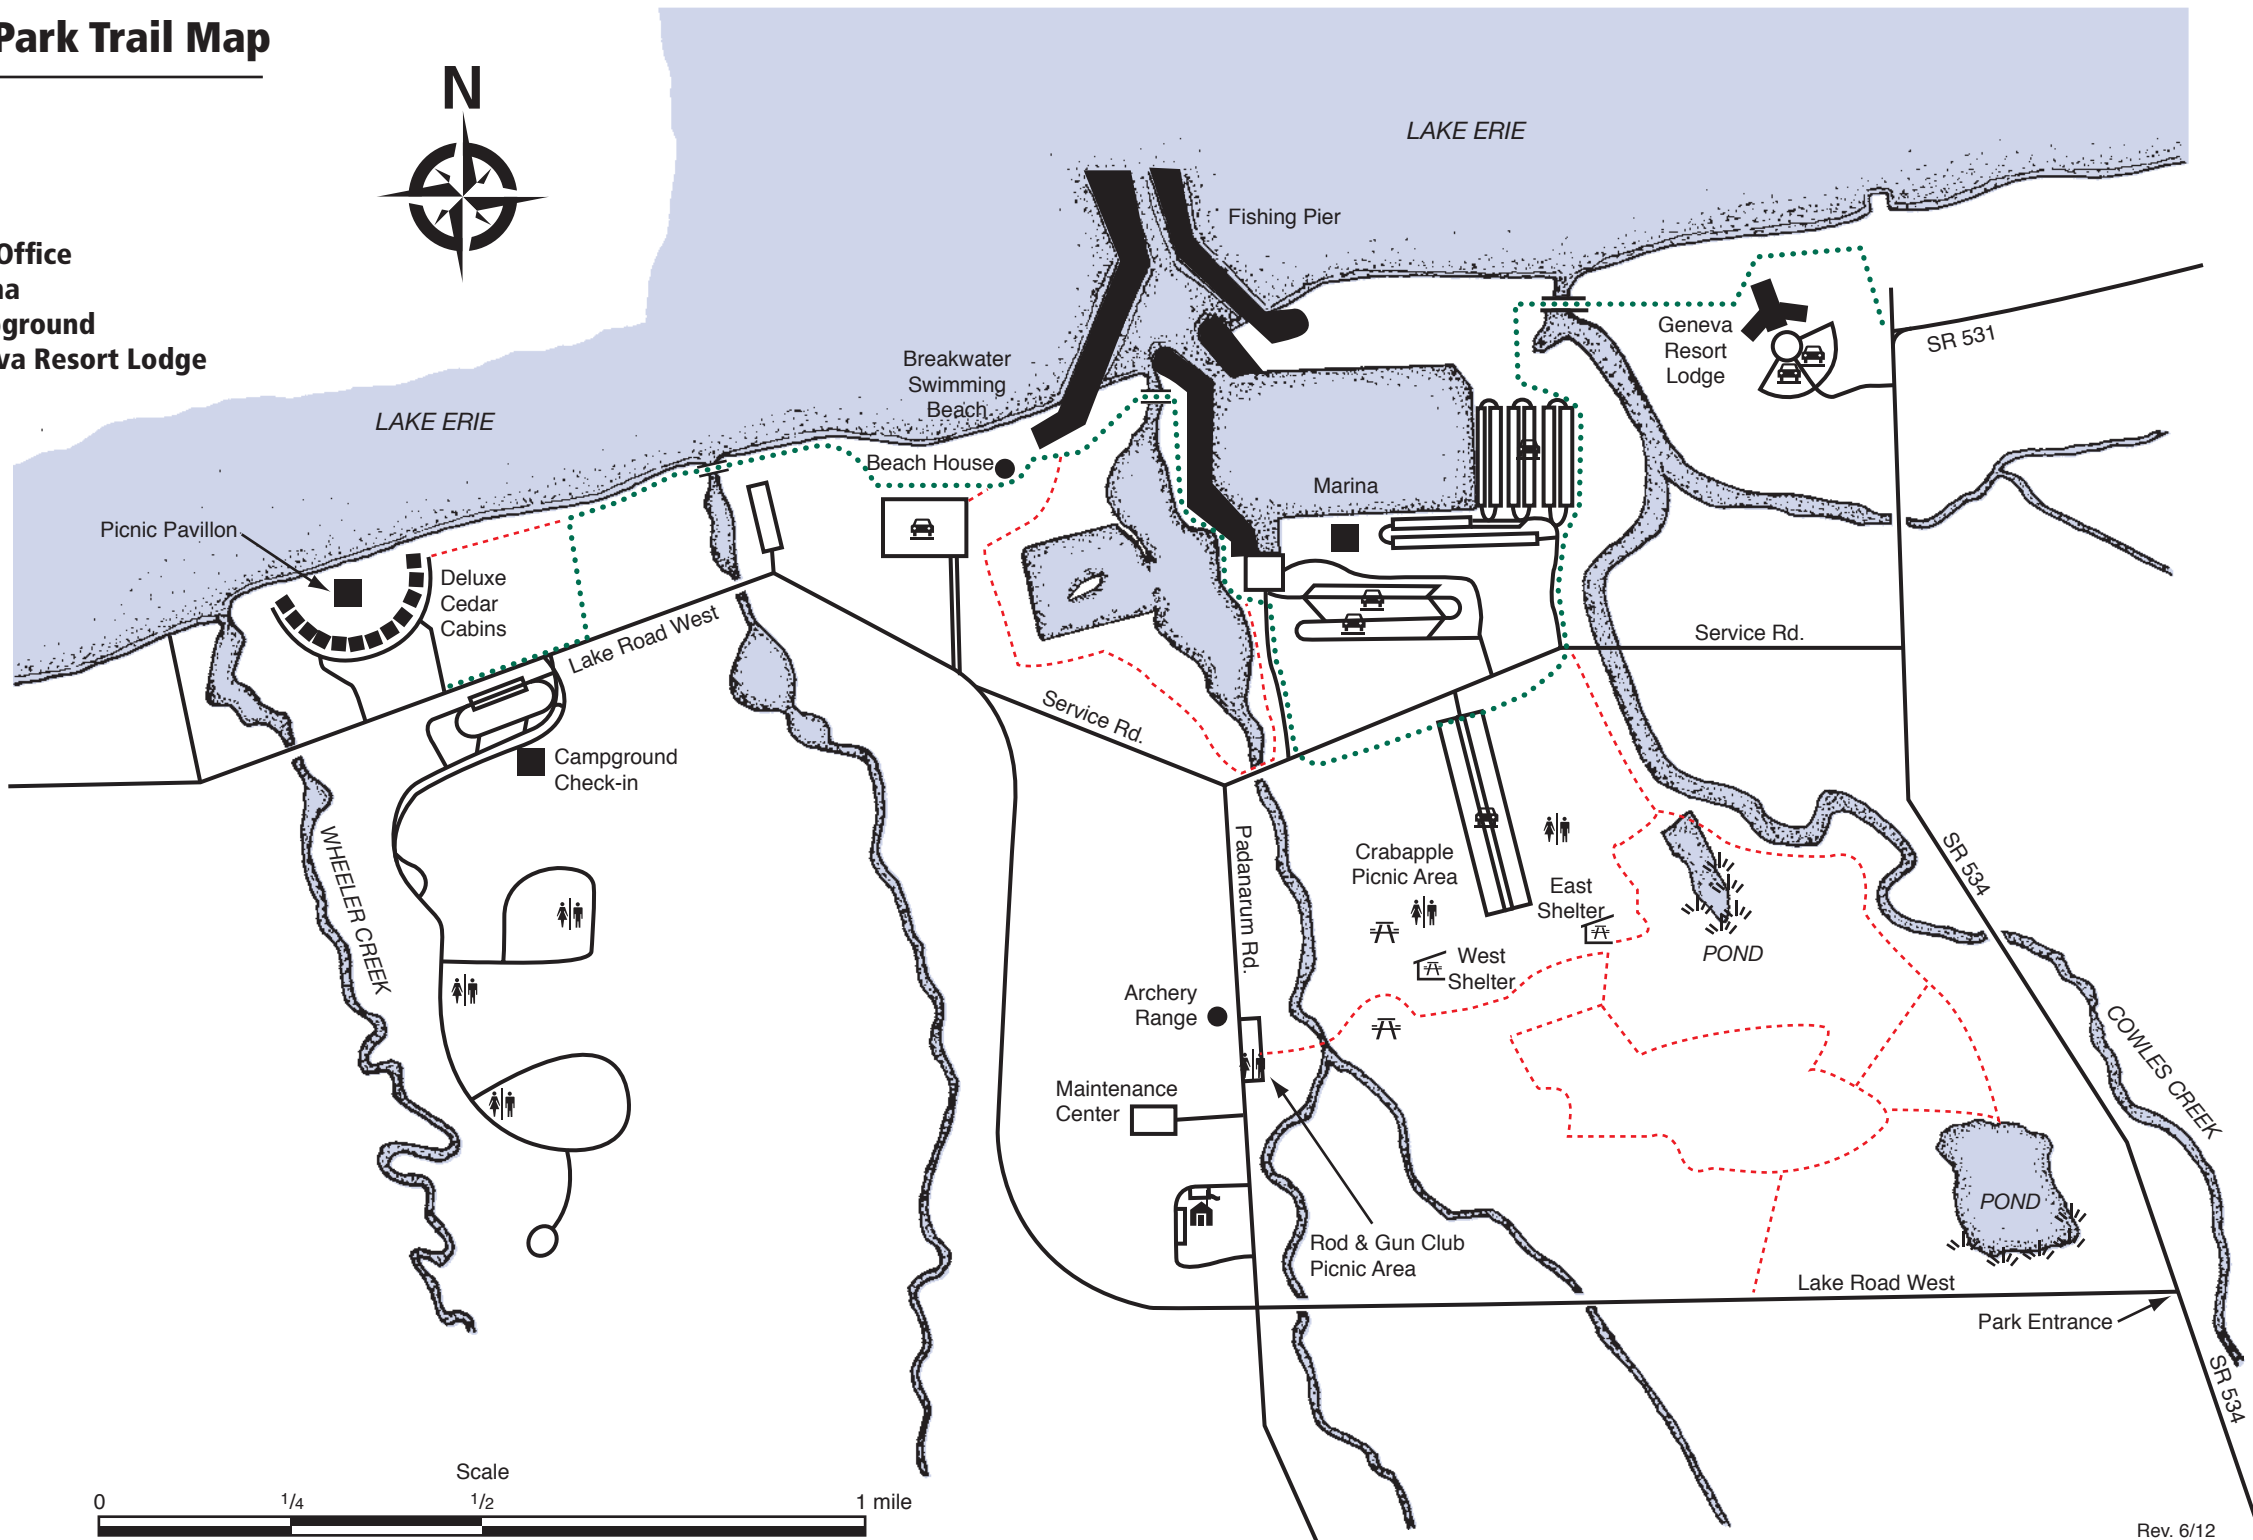

# Geneva State Park Trail Map

P.O. Box 429  
Padanarum Rd.  
Geneva, Ohio 44041

(440) 466-8400 - Park Office  
(440) 466-7565 - Marina  
(440) 466-5069 - Campground  
(440) 466-7100 - Geneva Resort Lodge

**TRAILS**

- ⋯ Biking
- - - Hiking

**LEGEND**

- Park Office
- Picnic Area
- Picnic Shelter
- Restroom
- Parking
- Wetlands