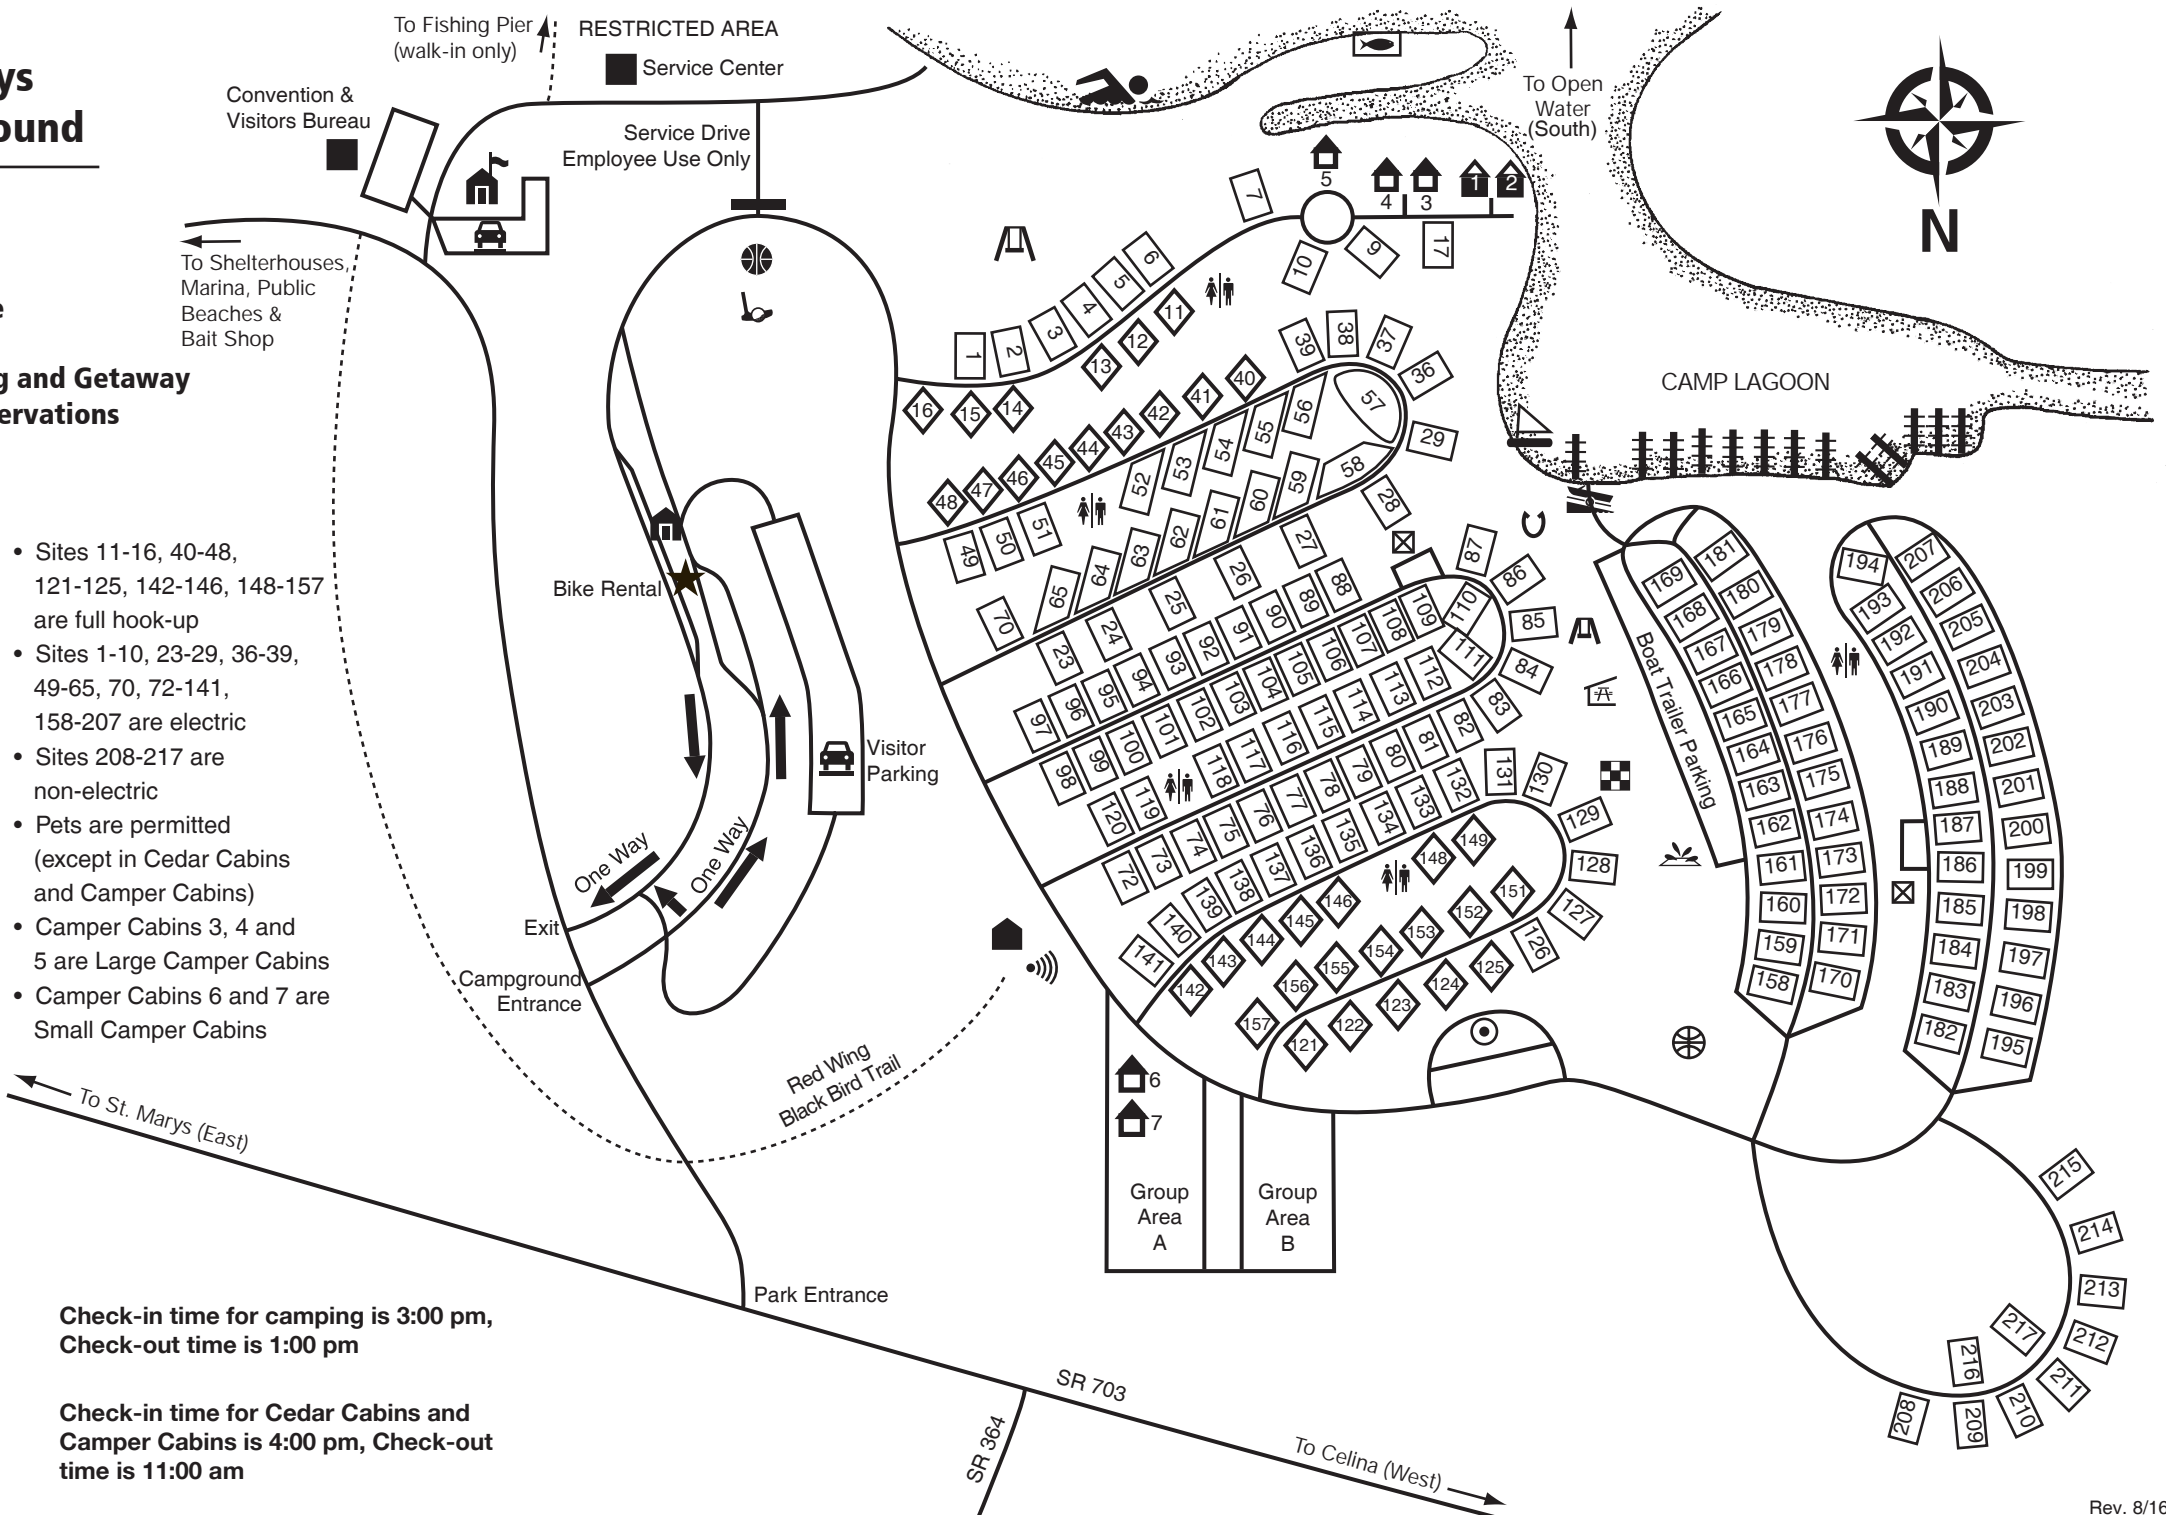

# Grand Lake St. Marys State Park Campground

834 Edgewater Drive  
St. Marys, Ohio 45885

(419) 394-2774 - Camp Office  
(419) 394-3611 - Park Office  
(866) 644-6727 - For Camping and Getaway  
Rentals Reservations

**LEGEND**

- Main Office
- Camp Store
- Nature Center
- Full-Service Campsites
- Camper Cabin
- Cedar Cabin
- Latrine
- Parking
- Shelterhouse
- Washhouse/Laundry
- Launch Ramp
- Amphitheater
- Basketball
- Beach
- Catamaran Launch
- Courtesy Docks
- Fishing Pier
- Hiking Trail
- Playground
- Putt Putt Golf
- Sand Volleyball
- Horseshoes
- Giant Checkerboard
- Splash Pad
- Dump Station

- Sites 11-16, 40-48, 121-125, 142-146, 148-157 are full hook-up
- Sites 1-10, 23-29, 36-39, 49-65, 70, 72-141, 158-207 are electric
- Sites 208-217 are non-electric
- Pets are permitted (except in Cedar Cabins and Camper Cabins)
- Camper Cabins 3, 4 and 5 are Large Camper Cabins
- Camper Cabins 6 and 7 are Small Camper Cabins

**Check-in time for camping is 3:00 pm,  
Check-out time is 1:00 pm**

**Check-in time for Cedar Cabins and  
Camper Cabins is 4:00 pm, Check-out  
time is 11:00 am**