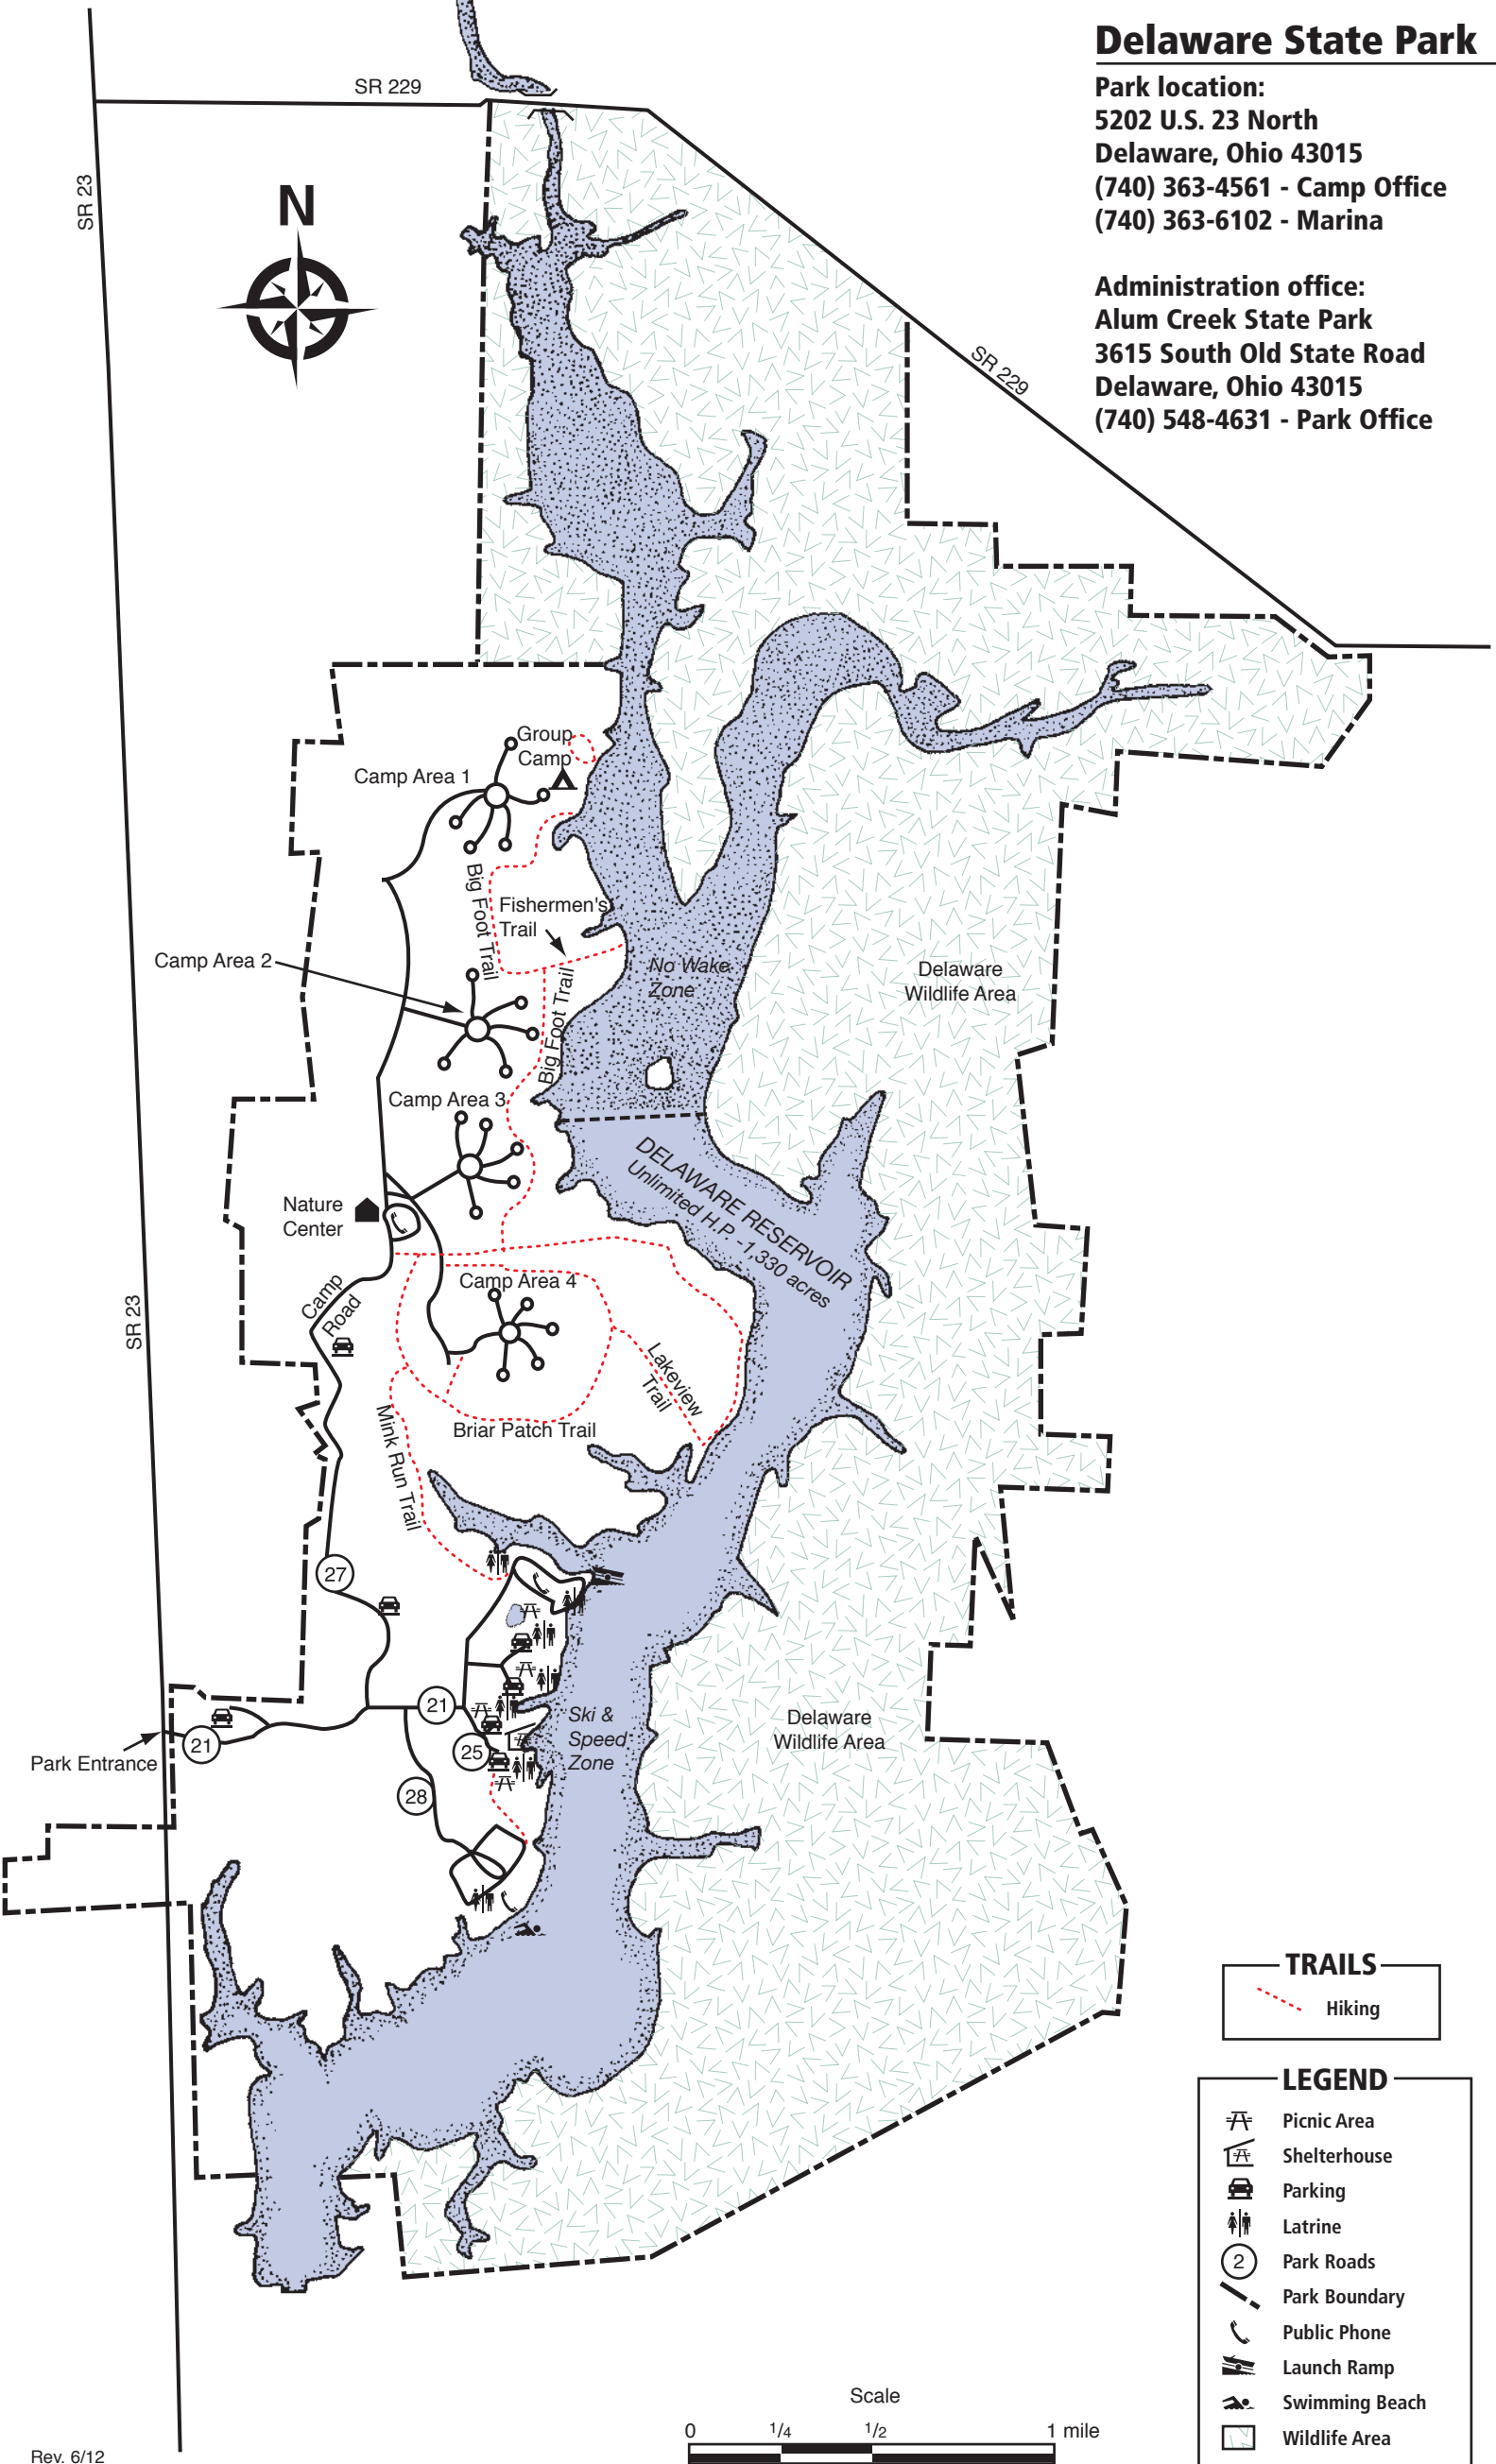

# Delaware State Park

**Park location:**  
 5202 U.S. 23 North  
 Delaware, Ohio 43015  
 (740) 363-4561 - Camp Office  
 (740) 363-6102 - Marina

**Administration office:**  
 Alum Creek State Park  
 3615 South Old State Road  
 Delaware, Ohio 43015  
 (740) 548-4631 - Park Office

**TRAILS**

- Hiking

**LEGEND**

- Picnic Area
- Shelterhouse
- Parking
- Latrine
- Park Roads
- Park Boundary
- Public Phone
- Launch Ramp
- Swimming Beach
- Wildlife Area