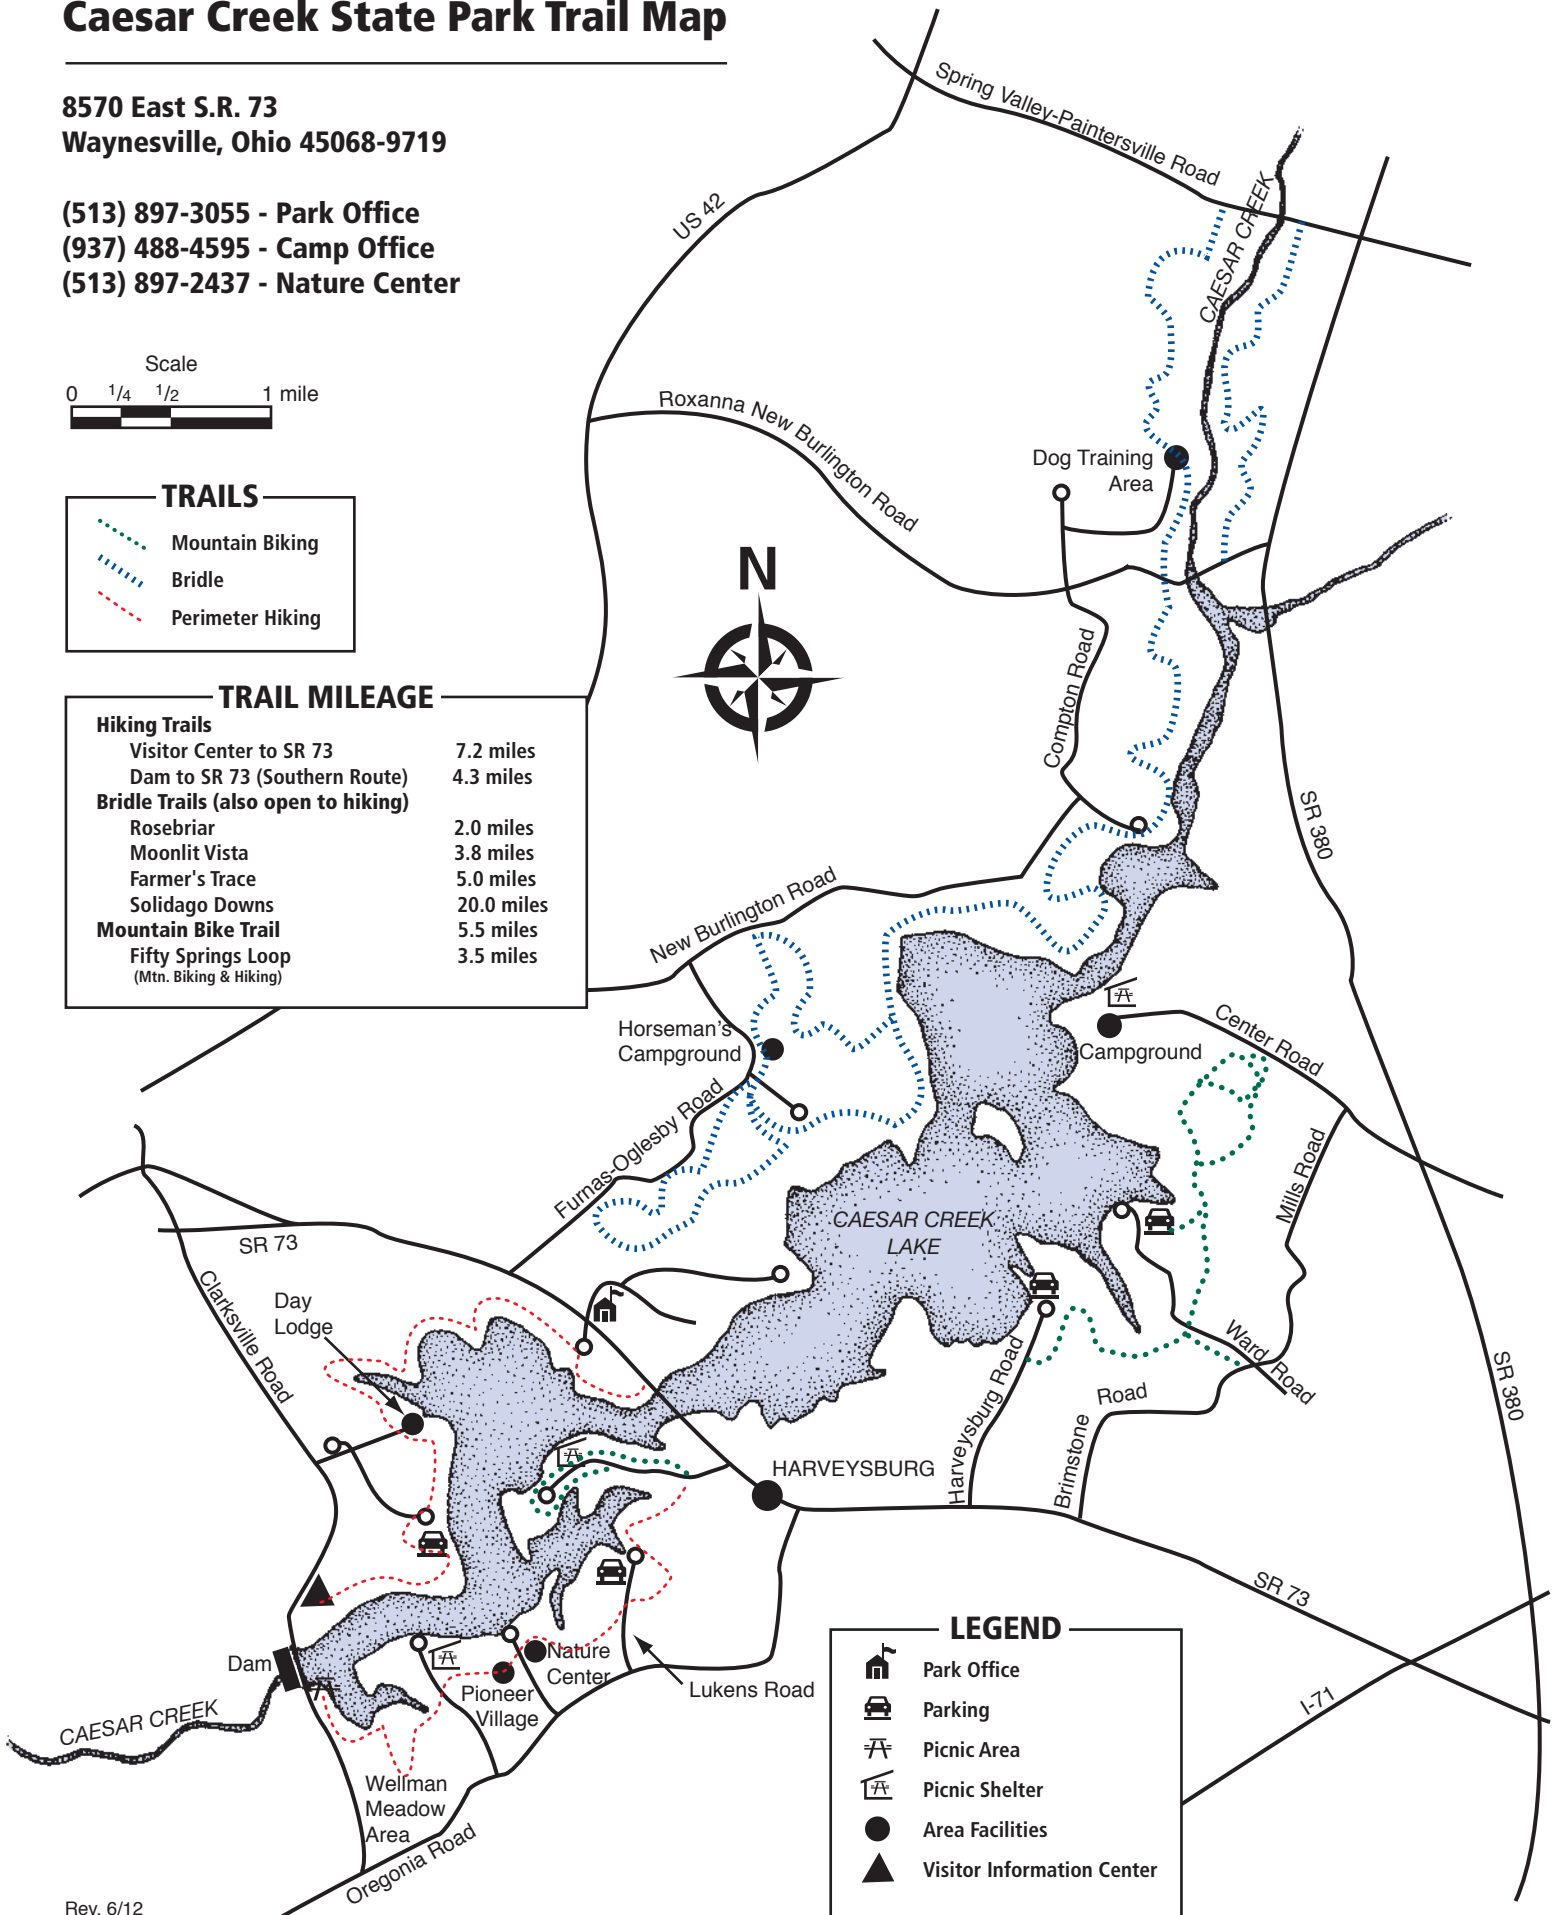

# Caesar Creek State Park Trail Map

8570 East S.R. 73  
Waynesville, Ohio 45068-9719

(513) 897-3055 - Park Office  
(937) 488-4595 - Camp Office  
(513) 897-2437 - Nature Center

**TRAILS**

- Mountain Biking
- Bridle
- Perimeter Hiking

**TRAIL MILEAGE**

Hiking Trails	
Visitor Center to SR 73	7.2 miles
Dam to SR 73 (Southern Route)	4.3 miles
Bridle Trails (also open to hiking)	
Rosebriar	2.0 miles
Moonlit Vista	3.8 miles
Farmer's Trace	5.0 miles
Solidago Downs	20.0 miles
Mountain Bike Trail	
Fifty Springs Loop (Mtn. Biking & Hiking)	3.5 miles

**LEGEND**

- Park Office
- Parking
- Picnic Area
- Picnic Shelter
- Area Facilities
- Visitor Information Center