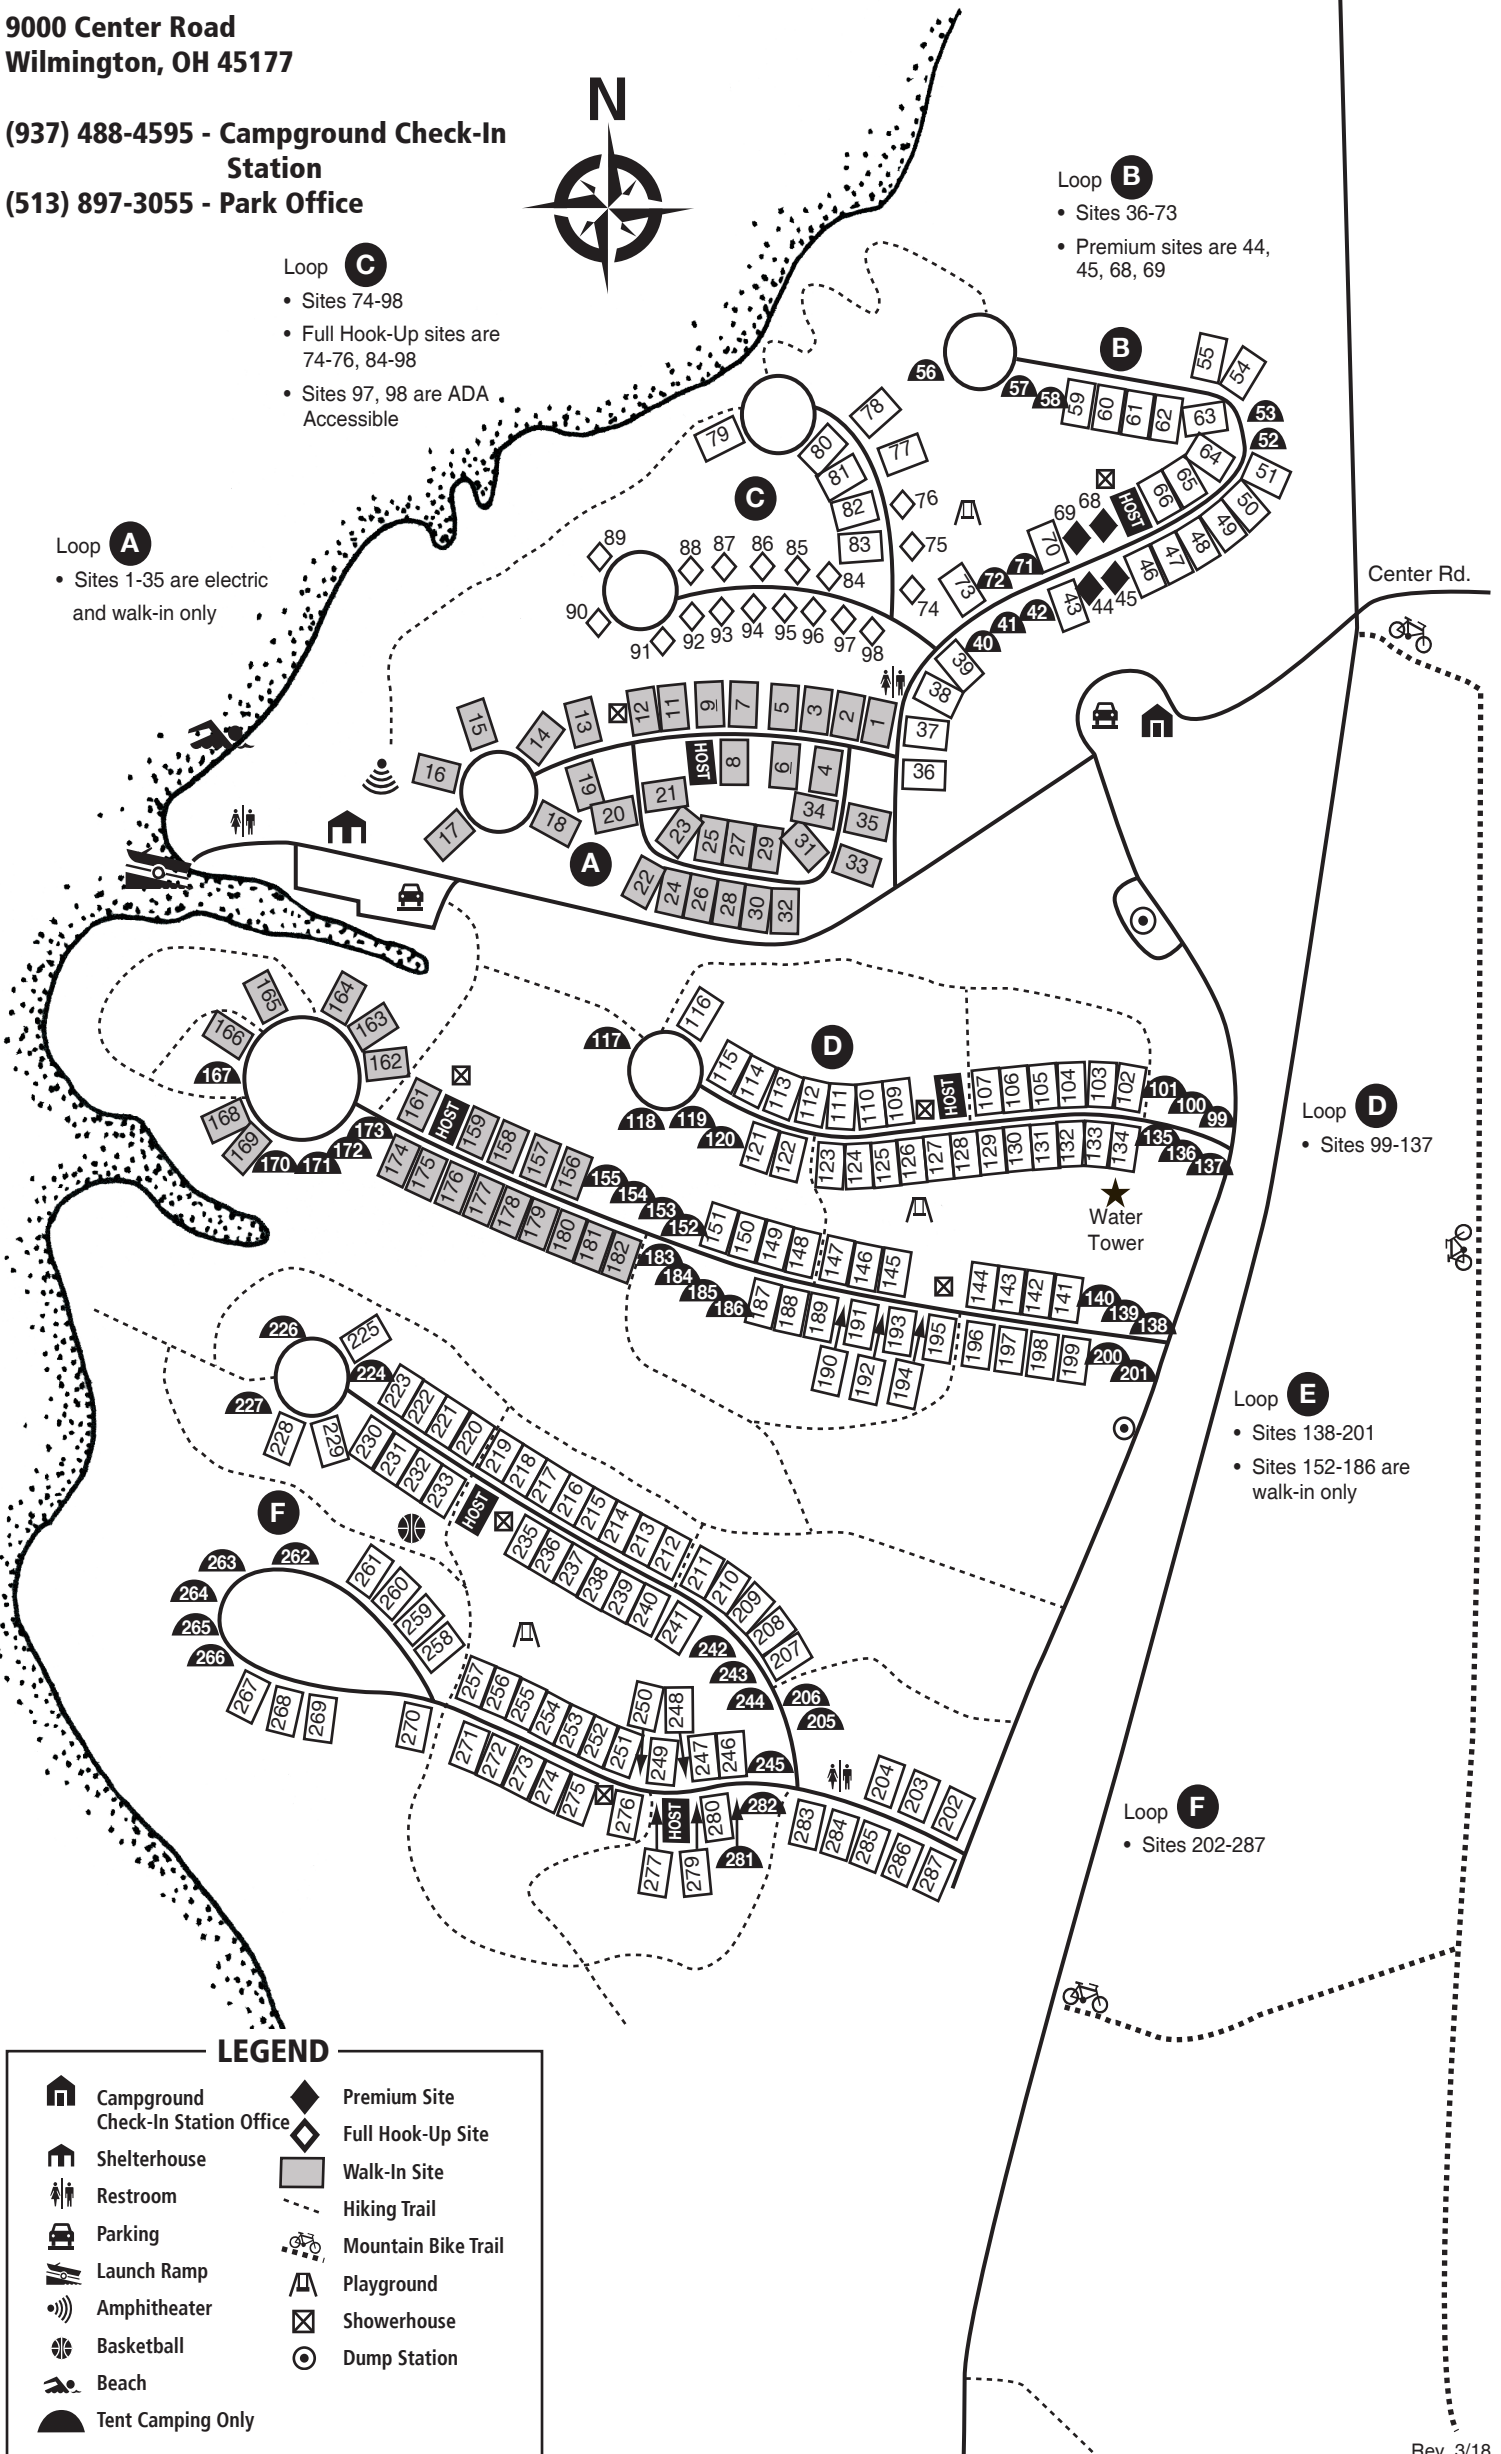

# Caesar Creek State Park Campground

9000 Center Road  
Wilmington, OH 45177

(937) 488-4595 - Campground Check-In Station

(513) 897-3055 - Park Office

- Loop C**
- Sites 74-98
  - Full Hook-Up sites are 74-76, 84-98
  - Sites 97, 98 are ADA Accessible

- Loop B**
- Sites 36-73
  - Premium sites are 44, 45, 68, 69

- Loop A**
- Sites 1-35 are electric and walk-in only

- Loop D**
- Sites 99-137

- Loop E**
- Sites 138-201
  - Sites 152-186 are walk-in only

- Loop F**
- Sites 202-287

## LEGEND

- |                                    |                     |
|------------------------------------|---------------------|
| Campground Check-In Station Office | Premium Site        |
| Shelterhouse                       | Full Hook-Up Site   |
| Restroom                           | Walk-In Site        |
| Parking                            | Hiking Trail        |
| Launch Ramp                        | Mountain Bike Trail |
| Amphitheater                       | Playground          |
| Basketball                         | Showerhouse         |
| Beach                              | Dump Station        |
| Tent Camping Only                  |                     |