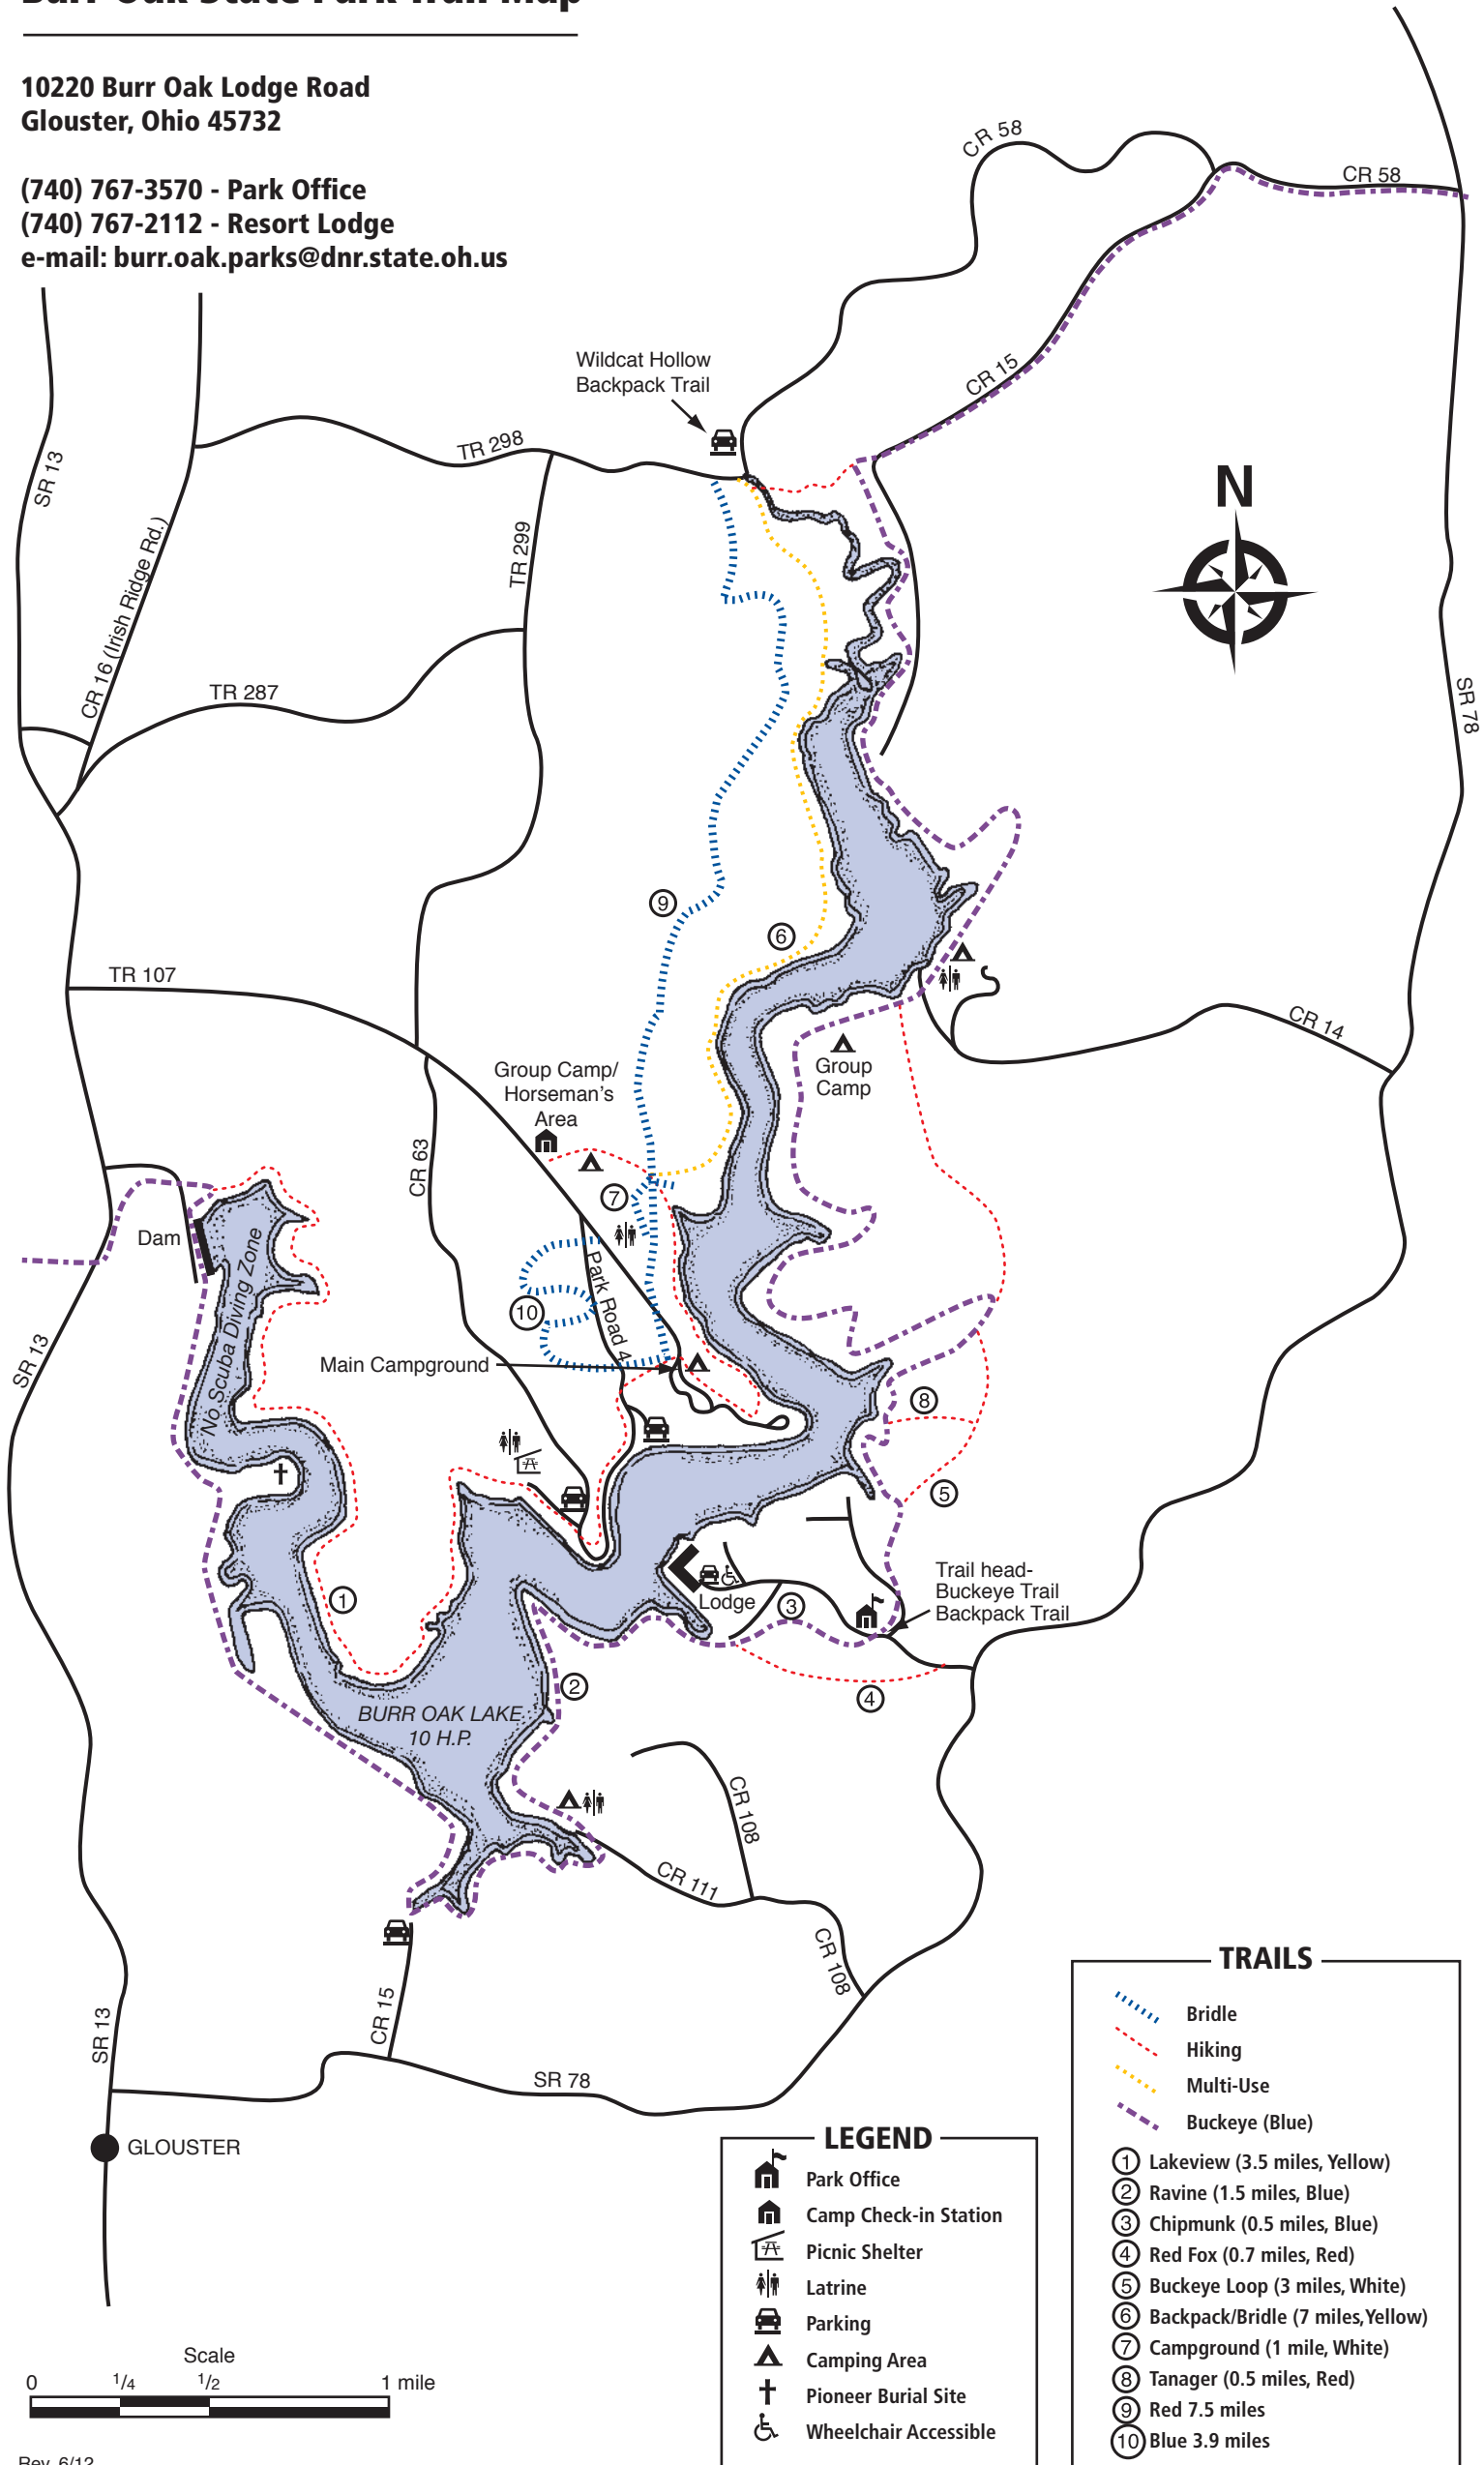

# Burr Oak State Park Trail Map

10220 Burr Oak Lodge Road  
Glouster, Ohio 45732

(740) 767-3570 - Park Office  
(740) 767-2112 - Resort Lodge  
e-mail: burr.oak.parks@dnr.state.oh.us

## TRAILS

- Bridle
- Hiking
- Multi-Use
- Buckeye (Blue)

- ① Lakeview (3.5 miles, Yellow)
- ② Ravine (1.5 miles, Blue)
- ③ Chipmunk (0.5 miles, Blue)
- ④ Red Fox (0.7 miles, Red)
- ⑤ Buckeye Loop (3 miles, White)
- ⑥ Backpack/Bridle (7 miles, Yellow)
- ⑦ Campground (1 mile, White)
- ⑧ Tanager (0.5 miles, Red)
- ⑨ Red 7.5 miles
- ⑩ Blue 3.9 miles

## LEGEND

- Park Office
- Camp Check-in Station
- Picnic Shelter
- Latrine
- Parking
- Camping Area
- Pioneer Burial Site
- Wheelchair Accessible