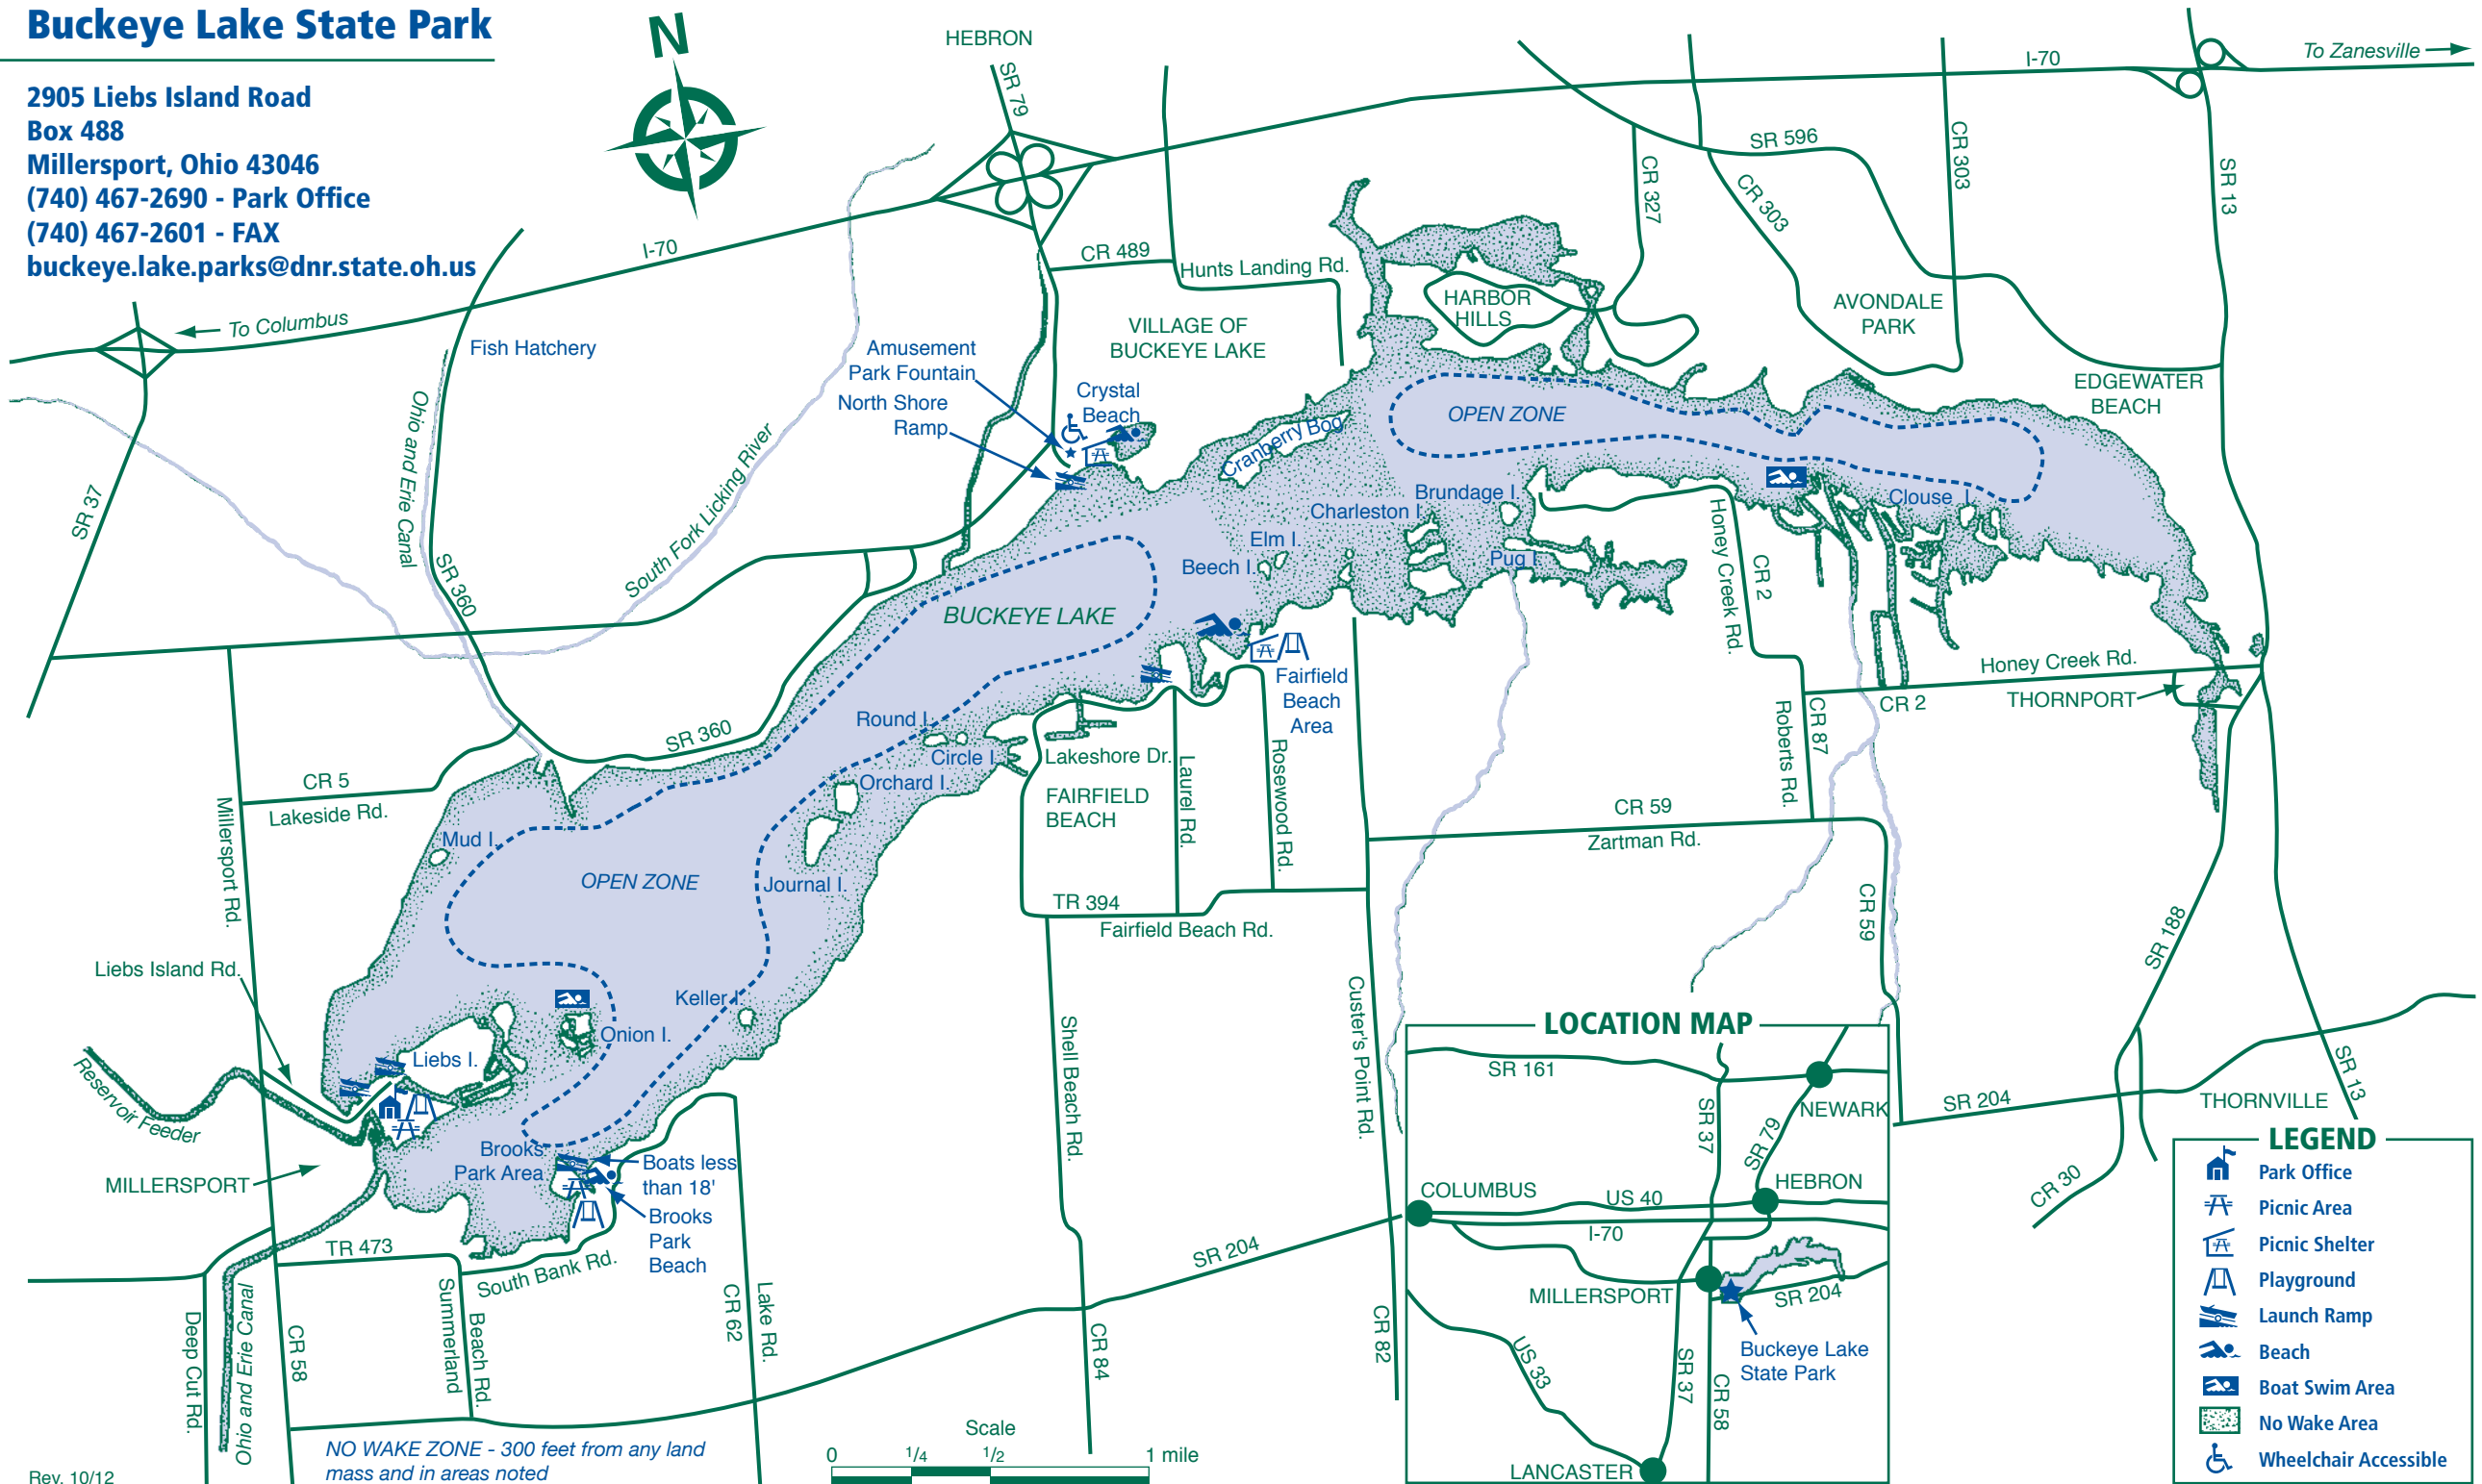

Buckeye Lake State Park

2905 Liebs Island Road
 Box 488
 Millersport, Ohio 43046
 (740) 467-2690 - Park Office
 (740) 467-2601 - FAX
buckeye.lake.parks@dnr.state.oh.us

NO WAKE ZONE - 300 feet from any land mass and in areas noted