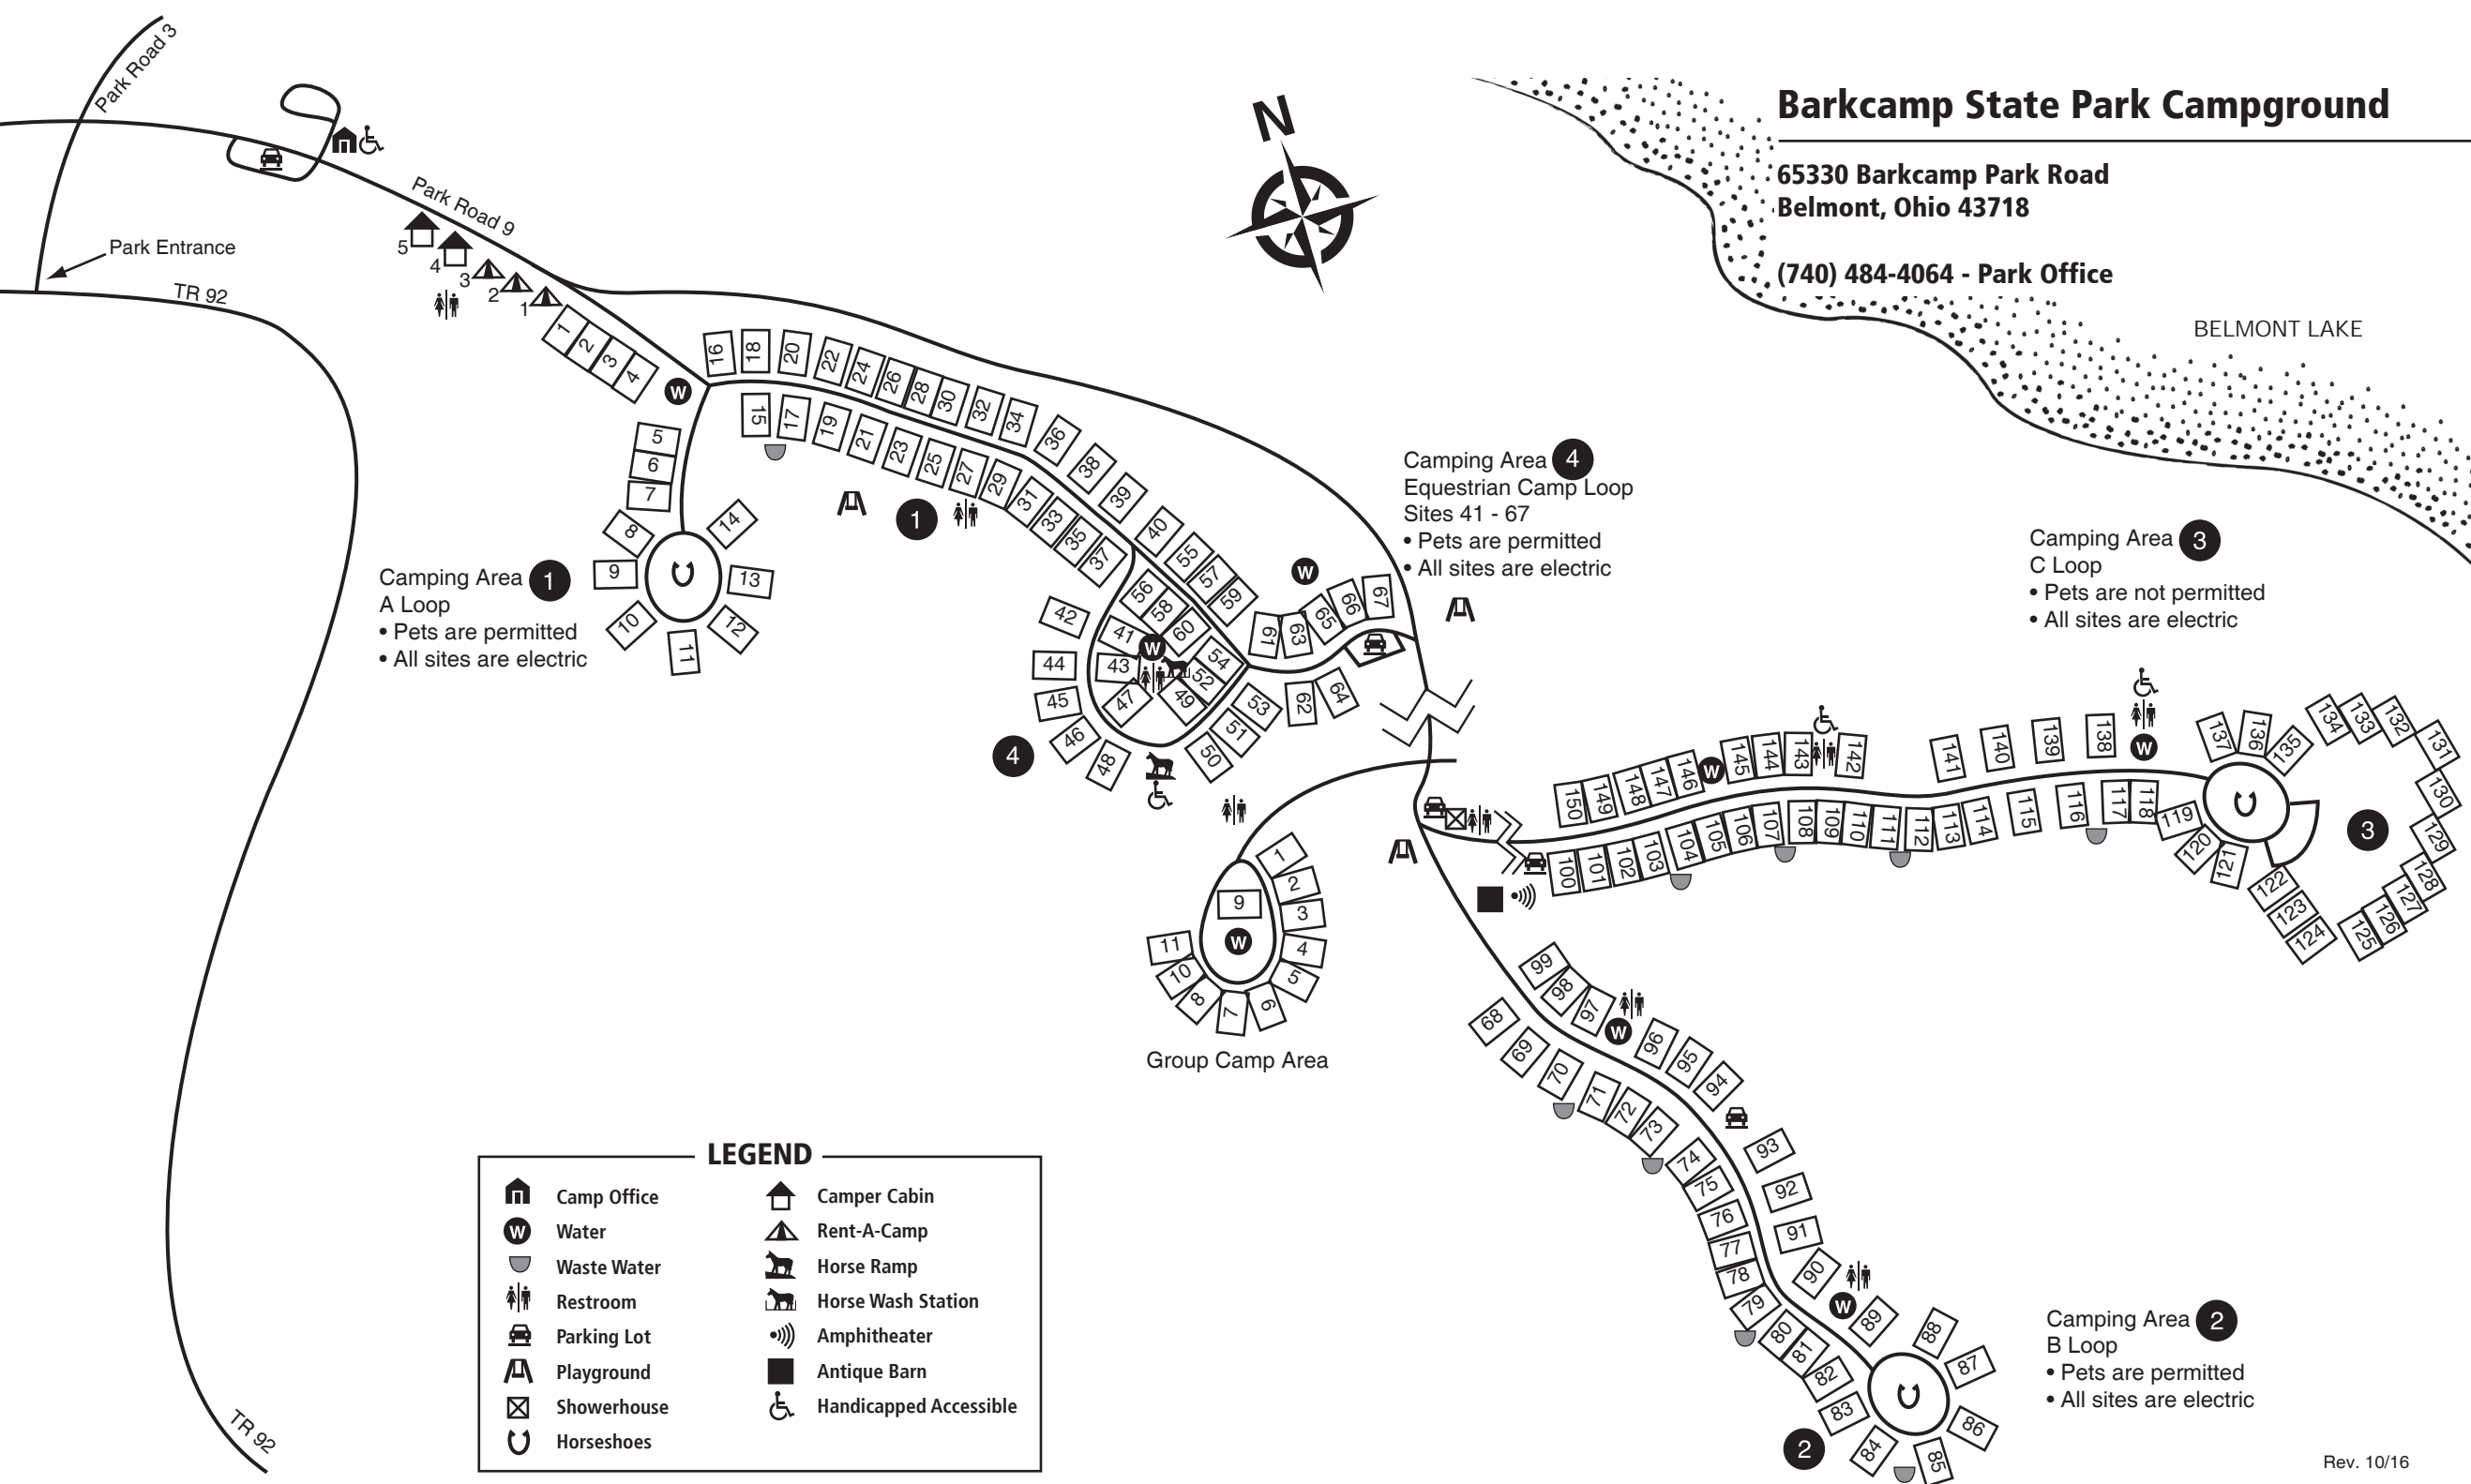

Barkcamp State Park Campground

65330 Barkcamp Park Road
Belmont, Ohio 43718

(740) 484-4064 - Park Office

BELMONT LAKE

Camping Area 1
A Loop
• Pets are permitted
• All sites are electric

Camping Area 4
Equestrian Camp Loop
Sites 41 - 67
• Pets are permitted
• All sites are electric

Camping Area 3
C Loop
• Pets are not permitted
• All sites are electric

Camping Area 2
B Loop
• Pets are permitted
• All sites are electric

Group Camp Area

LEGEND

	Camp Office		Camper Cabin
	Water		Rent-A-Camp
	Waste Water		Horse Ramp
	Restroom		Horse Wash Station
	Parking Lot		Amphitheater
	Playground		Antique Barn
	Showerhouse		Handicapped Accessible
	Horseshoes		