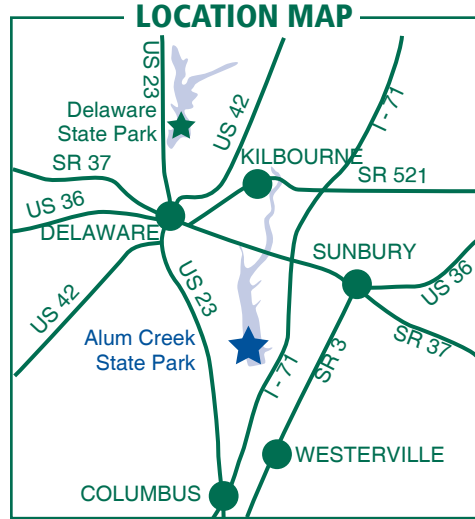

Alum Creek State Park

3305 South Old State Road
Delaware, Ohio 43015

(740) 548-4631 - Park Office
(740) 548-4039 - Camp Office
(740) 548-4509 - FAX

- LEGEND**
- Park Office
 - Nature Center
 - Picnic Area
 - Picnic Shelter
 - Latrine
 - Parking
 - Amphitheater
 - Boat Swim Area
 - Camping Area
 - Docks
 - Disc Golf
 - Fishing Access
 - Launch Ramp
 - Park Boundary
 - Playground
 - Soccer Field
 - Swimming Beach
 - Volleyball Court
 - Miniature Golf
 - Wheelchair Accessible

- TRAILS**
- Bridle Trails
 - Hiking Trails
 - Multi Purpose Trail
 - Mountain Bike Trail