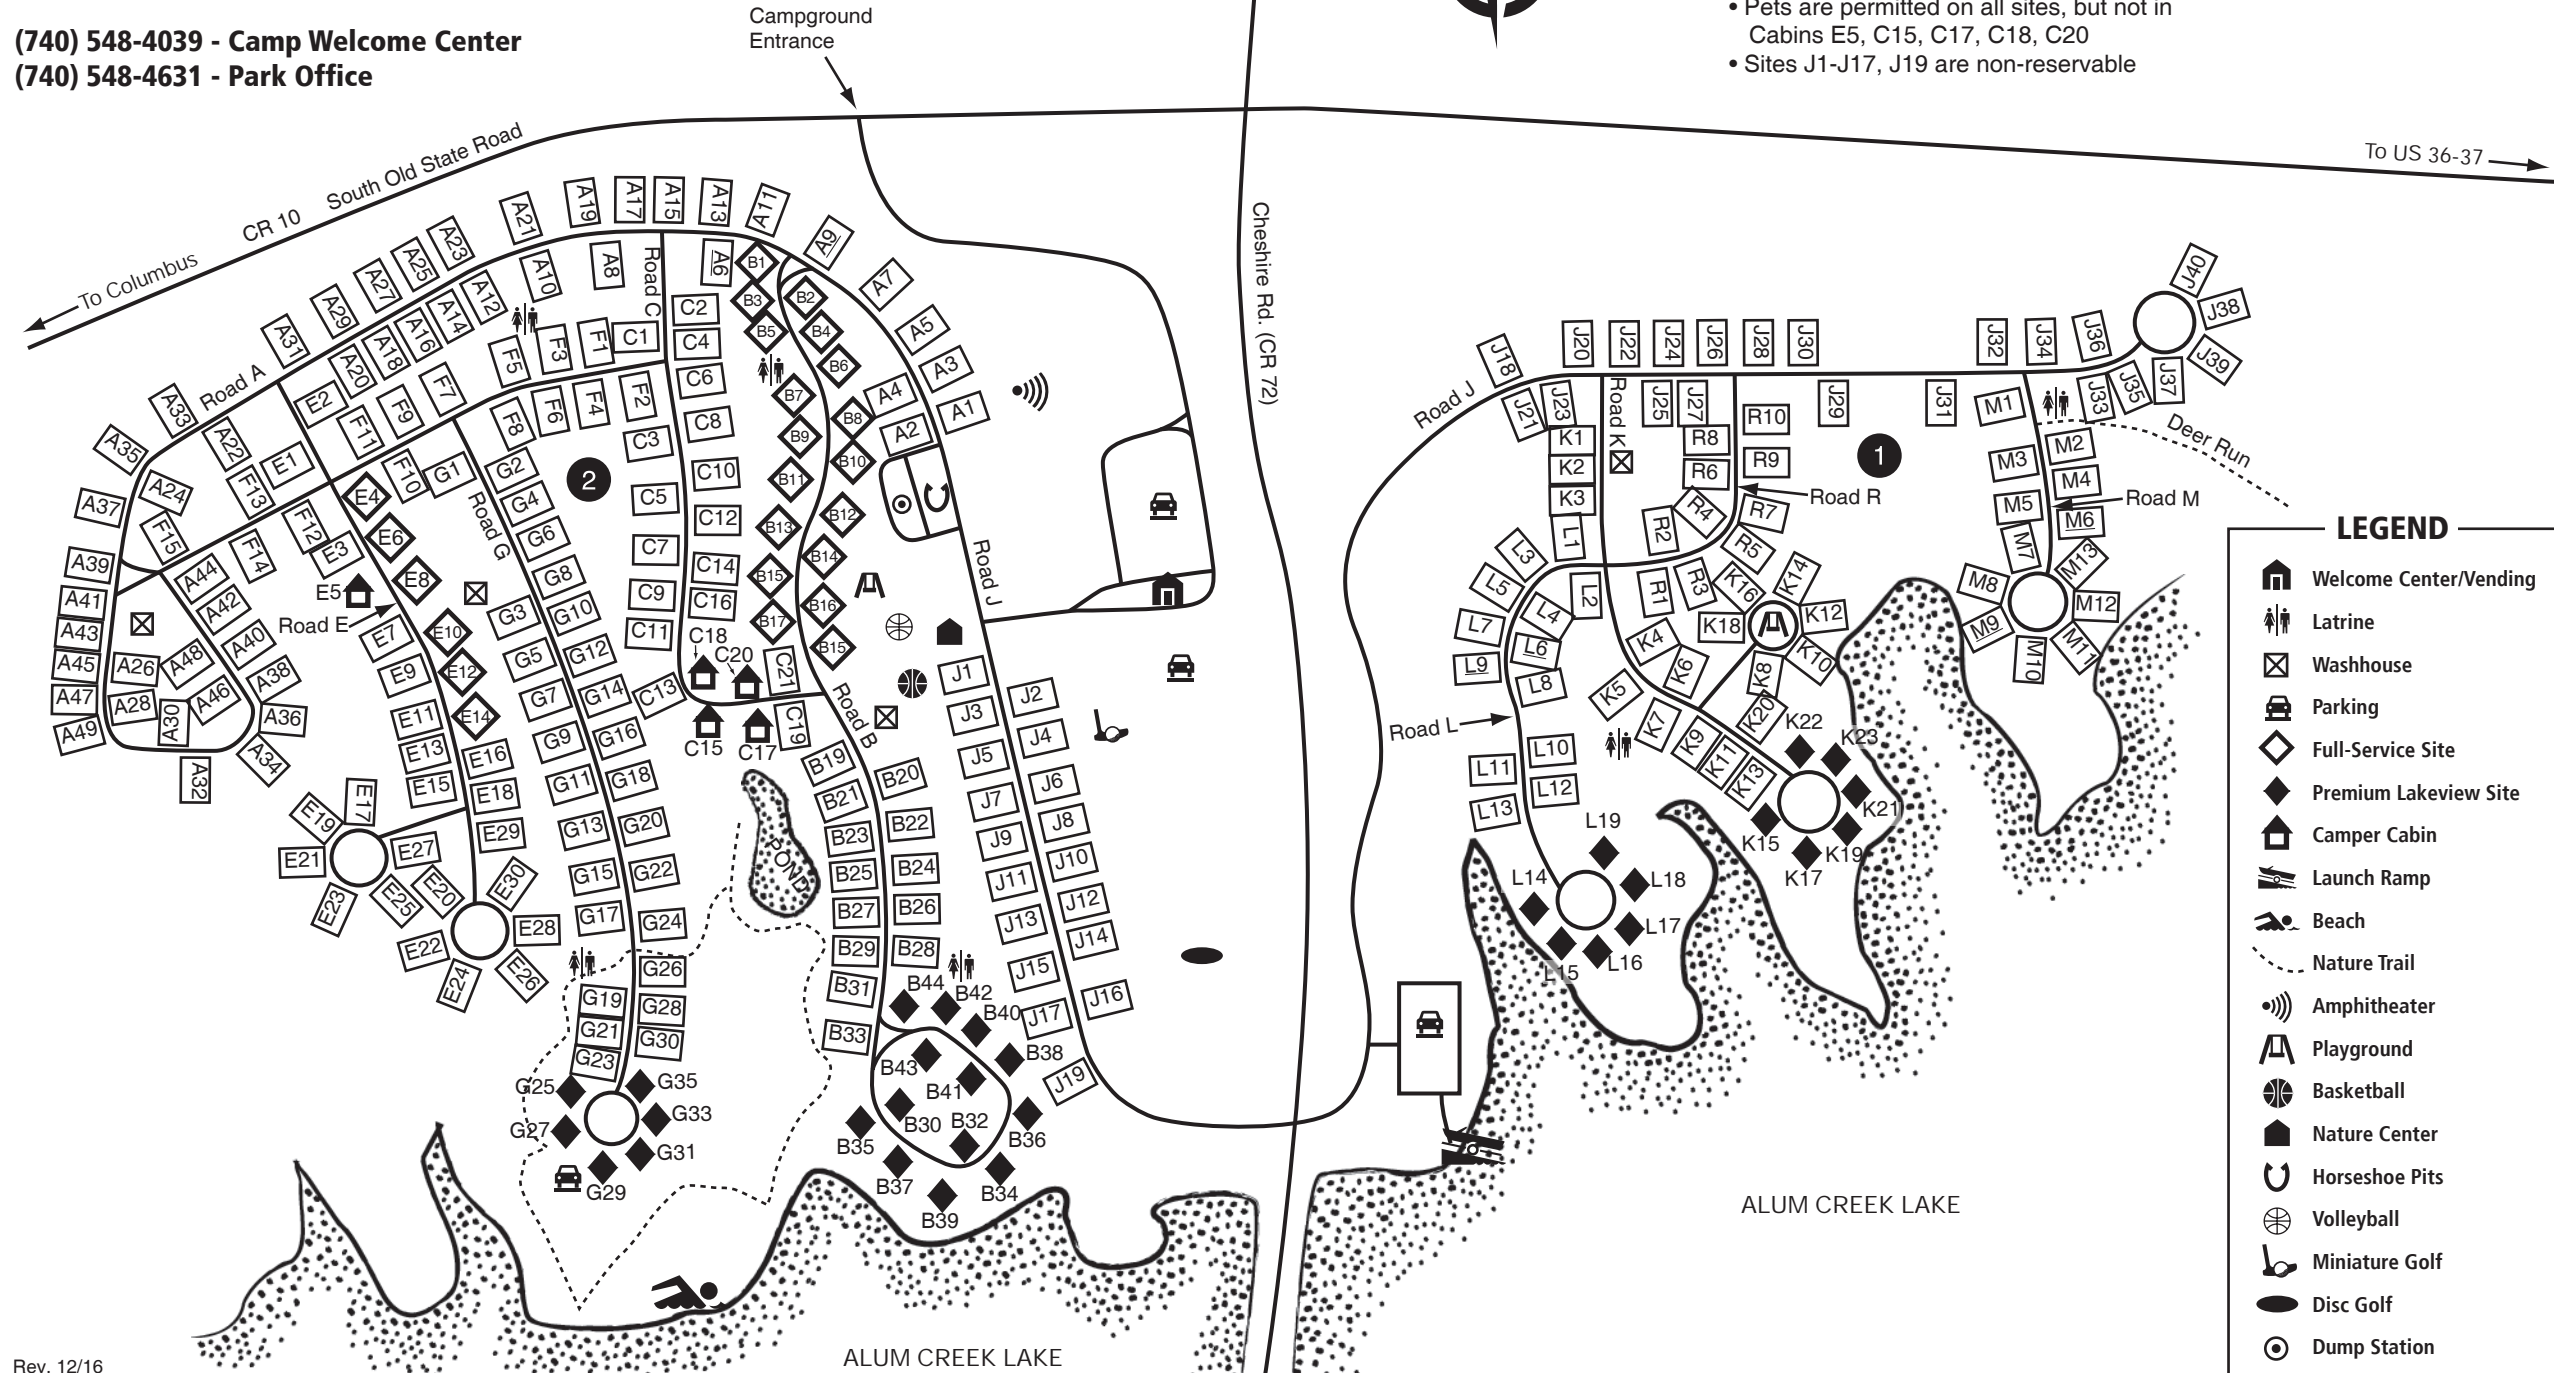

Alum Creek State Park Campground

2911 S. Old State Road
Delaware, Ohio 43015

(740) 548-4039 - Camp Welcome Center
(740) 548-4631 - Park Office

To US 23

Areas 1 & 2

- All sites are electric
- Pets are permitted on all sites, but not in Cabins E5, C15, C17, C18, C20
- Sites J1-J17, J19 are non-reservable

To US 36-37

LEGEND

- Welcome Center/Vending
- Latrine
- Washhouse
- Parking
- Full-Service Site
- Premium Lakeview Site
- Camper Cabin
- Launch Ramp
- Beach
- Nature Trail
- Amphitheater
- Playground
- Basketball
- Nature Center
- Horseshoe Pits
- Volleyball
- Miniature Golf
- Disc Golf
- Dump Station