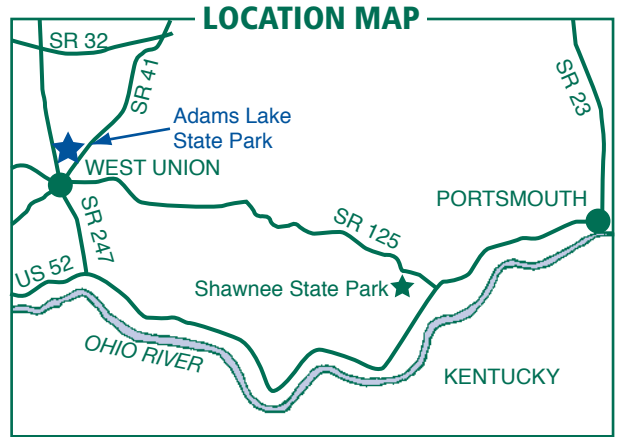

Adams Lake State Park

Park location:
14633 State Route 41
West Union, Ohio 45693

GPS Coordinates:
38° 44' 28.83" N
83° 31' 12.48" W

Administrative office:
Shawnee State Park
4404 State Route 125
West Portsmouth, Ohio 45663-9003

(740) 858-6652 - Shawnee Park Office

LEGEND	
	Park Office
	Picnic Area
	Picnic Shelter
	Restroom
	Boat Launch
	Hiking Trail
	Park Boundary
	State Nature Preserve
	Waterfowl Hunting Area